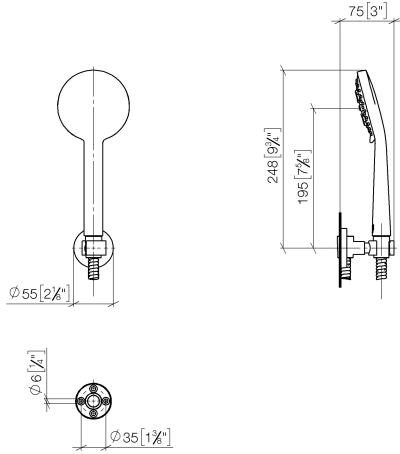

EDITION PRO Hand shower set - Chrome

27 805 626

- spray head Ø 100mm
- three settings: normal flow, soft flow, massage flow
- with anti-scale system
- metal shower hose 1250mm with integrated anti-twist protection
- shower holder rosette Ø 55mm
- max. flow 15 l/min

	Chrome	27 805 626-00
	Matte Black	27 805 626-33
	Brushed Chrome	27 805 626-93

EDITION PRO Hand shower set - Chrome

27 805 626

mm [inches]

Flow rate chart

Certificates

LGA_29681.

LGA_29984.

WRAS_2304001.

EDITION PRO Hand shower set - Chrome

27 805 626

Parts for other finishes can be found here: [Matte Black](#)

Spare parts list

No.	Item Number	Name	Quantity used	Delivery time
1	28 018 626-00	EDITION PRO Hand shower - Chrome	1	10
2	90 30 02 072 00-00	Metal shower hose 1/2" x 3/8" x 1250 mm - Chrome	1	10
3	28 050 625-00	Wall bracket - Chrome	1	10