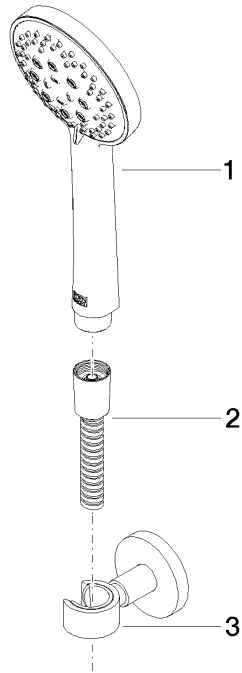

EDITION PRO Hand shower set - Chrome

27 805 626

- spray head Ø 100mm
- three settings: normal flow, soft flow, massage flow
- with anti-scale system
- metal shower hose 1250mm with integrated anti-twist protection
- shower holder rosette Ø 55mm
- max. flow 15 l/min

	Chrome	27 805 626-00
	Matte Black	27 805 626-33
	Brushed Chrome	27 805 626-93

EDITION PRO Hand shower set - Chrome

27 805 626

mm [inches]

Flow rate chart

Certificates

LGA_29681.

LGA_29984.

WRAS_2304001.

EDITION PRO Hand shower set - Chrome

27 805 626

Parts for other finishes can be found here: [Matte Black](#)

Spare parts list

No.	Item Number	Name	Quantity used	Delivery time
1	28 018 626-00	EDITION PRO Hand shower - Chrome	1	10
2	90 30 02 072 00-00	Metal shower hose 1/2" x 3/8" x 1250 mm - Chrome	1	10
3	28 050 625-00	Wall bracket - Chrome	1	10