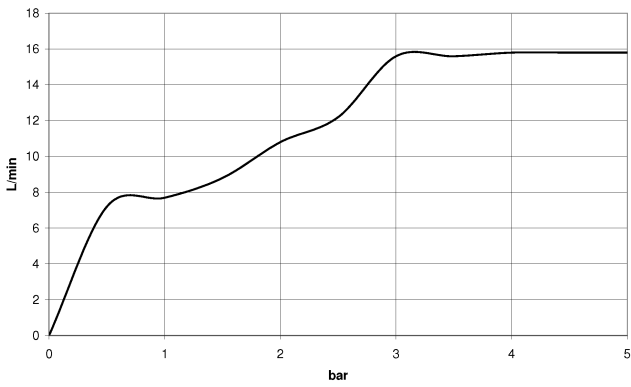

EDITION PRO Hand shower set - Chrome

27 805 626

- spray head Ø 100mm
- three settings: normal flow, soft flow, massage flow
- with anti-scale system
- metal shower hose 1250mm with integrated anti-twist protection
- shower holder rosette Ø 55mm
- max. flow 15 l/min

	Chrome	27 805 626-00
	Matte Black	27 805 626-33
	Brushed Chrome	27 805 626-93

EDITION PRO Hand shower set - Chrome

27 805 626

mm [inches]

Flow rate chart

Certificates

LGA_29681.

LGA_29984.