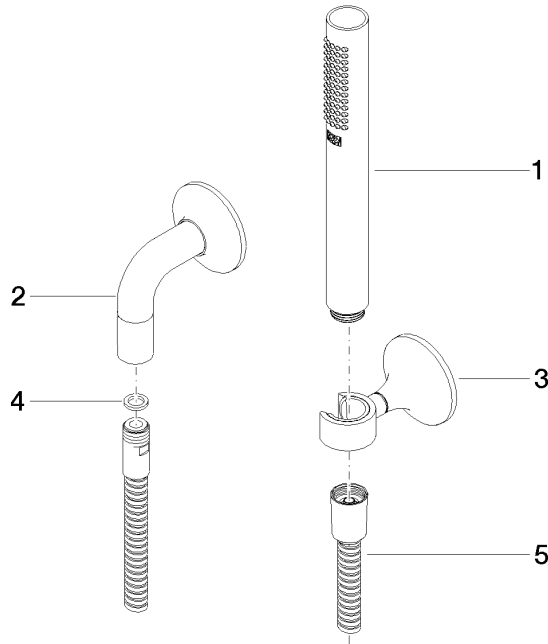

27 808 809

- COMPACT RAIN, max. flow rate 15 l/min (at 3 bar)
- with anti-scale system
- 3/8" shower outlet
- rosette for wall elbow Ø 60mm
- rosette for shower holder Ø 60mm
- metal shower hose 1250mm with integrated anti-twist protection
- 1/2" wall elbow
- WRAS 1810007

ISO 3822

Scottish Water
Byelaws

UK Water Supply
Regulations

Ü-Zeichen

VAIA Hand shower set with individual rosettes - Chrome

VAIA

27 808 809

Certificates

LGA_28

LGA_29

WRAS_1810

Belgaqua_22_280_2

27 808 809

Product version from 3/13/2017 to 6/3/2020

Product version from 6/3/2020

VAIA Hand shower set with individual rosettes - Chrome

VAIA

27 808 809

Spare parts list

Product version from 3/13/2017 to 6/3/2020

Product version from 6/3/2020

No.	Item Number	Name	Quantity used	Delivery time
	90 12 11 152 00-00	shower	5	10