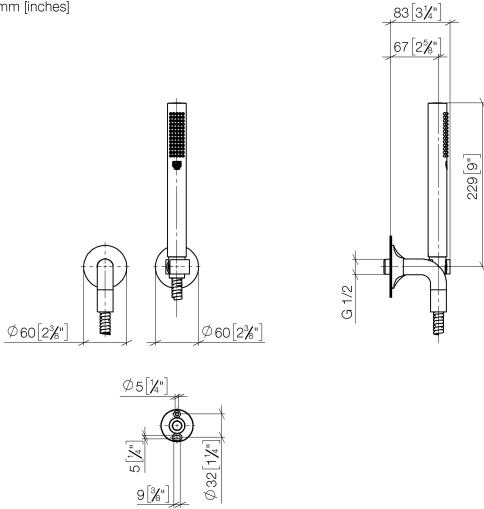

27 808 809

- COMPACT RAIN, max. flow rate 15 l/min (at 3 bar)
- with anti-scale system
- 3/8" shower outlet
- rosette for wall elbow Ø 60mm
- rosette for shower holder Ø 60mm
- metal shower hose 1250mm with integrated anti-twist protection
- 1/2" wall elbow
- WRAS 1810007

Intrinsic protection against back flow.

	Chrome	27 808 809-00
	Chrome	27 808 809-00 0010
	Brushed Platinum	27 808 809-06
	Brushed Platinum	27 808 809-06 0010
	Platinum	27 808 809-08 0010
	Platinum	27 808 809-08
	Dark Chrome	27 808 809-19 0010
	Brushed Durabronze (23kt Gold)	27 808 809-28 0010
	Brushed Durabronze (23kt Gold)	27 808 809-28
	Brushed Bronze	27 808 809-42
	Brushed Bronze	27 808 809-42 0010
	Brushed Champagne (22kt Gold)	27 808 809-46 0010
	Champagne (22kt Gold)	27 808 809-47 0010
	Brushed Dark Platinum	27 808 809-99
	Brushed Dark Platinum	27 808 809-99 0010

Recommended miscellaneous

- Concealed wall elbow -** 35 085 970 90
- max. recess depth 163 mm
 - min. recess depth 90 mm

27 808 809

mm [inches]

Flow rate chart

Codes & Standards

DIN 4109

EN 1717

ISO 3822

Scottish Water
Byelaws

UK Water Supply
Regulations

Ü-Zeichen

VAIA Hand shower set with individual rosettes - Chrome

VAIA

27 808 809

Certificates