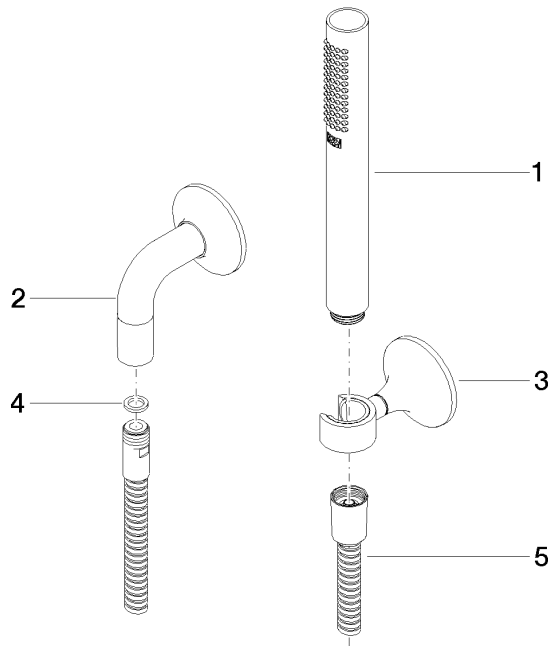

27 808 809

- COMPACT RAIN, max. flow rate 15 l/min (at 3 bar)
- with anti-scale system
- 3/8" shower outlet
- rosette for wall elbow Ø 60mm
- rosette for shower holder Ø 60mm
- metal shower hose 1250mm with integrated anti-twist protection
- 1/2" wall elbow
- WRAS 1810007

Recommended miscellaneous

Concealed wall elbow - 35 085 970 90

- max. recess depth 163 mm
- min. recess depth 90 mm

27 808 809

mm [inches]

Flow rate chart

Codes & Standards

DIN 4109

EN 1717

ISO 3822

Scottish Water
Byelaws

UK Water Supply
Regulations

Ü-Zeichen

VAIA Hand shower set with individual rosettes - Brushed Dark Platinum

VAIA

27 808 809

VAIA Hand shower set with individual rosettes - Brushed Dark Platinum

VAIA

27 808 809

Spare parts list

Product version from 3/13/2017 to 6/3/2020

Product version from 6/3/2020

No.	Item Number	Name	Quantity used	Delivery time
	90 12 11 152 00-99	shower	5	30