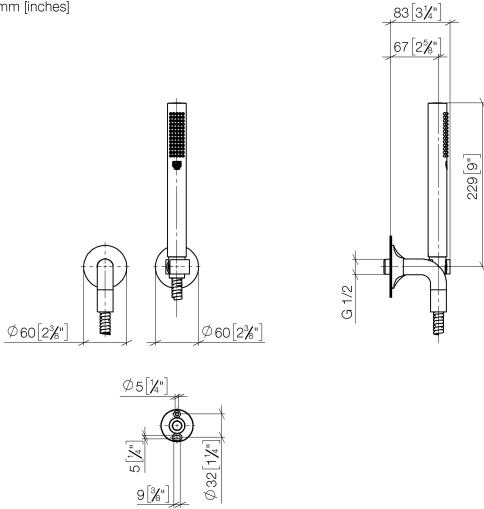

27 808 809

- COMPACT RAIN, max. flow rate 15 l/min (at 3 bar)
- with anti-scale system
- 3/8" shower outlet
- rosette for wall elbow Ø 60mm
- rosette for shower holder Ø 60mm
- metal shower hose 1250mm with integrated anti-twist protection
- 1/2" wall elbow
- WRAS 1810007

Recommended miscellaneous

Concealed wall elbow - 35 085 970 90

- max. recess depth 163 mm
- min. recess depth 90 mm

27 808 809

mm [inches]

Flow rate chart

Codes & Standards

DIN 4109

EN 1717

ISO 3822

Scottish Water
Byelaws

UK Water Supply
Regulations

Ü-Zeichen

VAIA Hand shower set with individual rosettes - Brushed Dark Platinum

VAIA

27 808 809