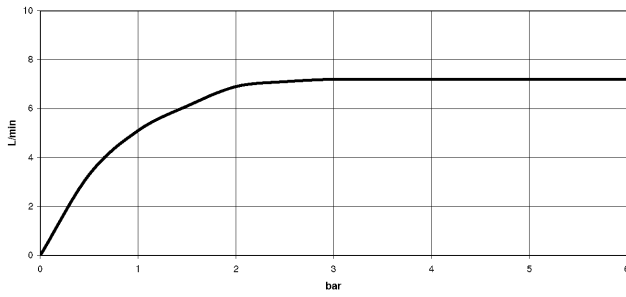

Intrinsic protection against back flow.

	Chrome	27 858 979-00
	Brushed Platinum	27 858 979-06
	Platinum	27 858 979-08
	Dark Chrome	27 858 979-19
	Brushed Light Gold	27 858 979-27
	Brushed Durabrass (23kt Gold)	27 858 979-28
	Matte Black	27 858 979-33
	Brushed Champagne (22kt Gold)	27 858 979-46
	Champagne (22kt Gold)	27 858 979-47
	Brushed Chrome	27 858 979-93
	Brushed Dark Platinum	27 858 979-99

27 858 979

mm [inches]

Flow rate chart

Certificates

Belgaqua\_24-007- LGA\_38675.  
27\_7.

27 858 979

Parts for other finishes can be found here: Brushed Platinum

Spare parts list