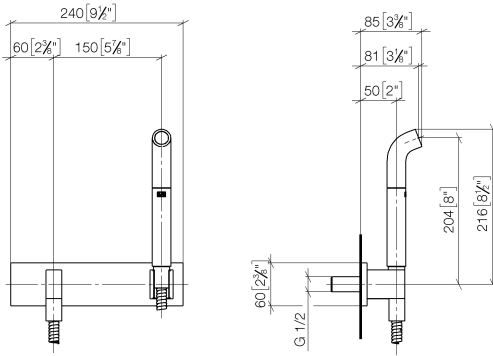

**Affusion pipe with cover plate FlowReduce - Chrome**

IMO

27 858 979

Fits: IMO, MEM, CL.1, CYO

- laminar flow
- 3/8" shower outlet
- cover plate 240 x 60 mm
- metal shower hose 1250mm with integrated anti-twist protection
- 1/2" connection
- plug-link mounting
- max. flow 7 l/min
- This product can help a building meet the requirements of Green Building Rating Systems, e.g. LEED®, BREEM®, DGNB

Intrinsic protection against back flow.

	Chrome	27 858 979-00
	Brushed Platinum	27 858 979-06
	Platinum	27 858 979-08
	Dark Chrome	27 858 979-19
	Brushed Light Gold	27 858 979-27
	Brushed Durabrass (23kt Gold)	27 858 979-28
	Matte Black	27 858 979-33
	Brushed Champagne (22kt Gold)	27 858 979-46
	Champagne (22kt Gold)	27 858 979-47
	Brushed Chrome	27 858 979-93
	Brushed Dark Platinum	27 858 979-99

27 858 979

mm [inches]

Flow rate chart

Certificates

Belgaqua\_24-007- LGA\_38675.  
27\_7.

27 858 979

Parts for other finishes can be found here: Brushed Platinum

Spare parts list

No.	Item Number	Name	Quantity used	Delivery time
1	04 12 11 073 01-00	spout	1	10
2	90 30 02 072 00-00	Metal shower hose 1/2" x 3/8" x 1250 mm - Chrome	1	10
3	09 16 01 014 90	ring	1	2
4	90 23 01 147 00 90	back-flow preventer	1	2
5	90 24 03 212 00 90	nipple	1	2
6	09 14 10 008 90	seal	1	2
7	09 31 11 026 90	pin	2	2
8	09 14 03 127 90	seal	1	2
9	09 11 03 046-00	connection	1	10
10	90 31 11 004 00 90	pin	1	2
11	90 14 10 077 00 90	seal	1	2
12	09 24 03 107 20 90	nipple	1	2
13	90 21 02 069 00-00	cover	1	10
14	90 14 20 026 00 90	seal	1	2
15	90 31 11 112 00 90	pin	1	2
16	09 17 20 044-00	holder	1	10
17	09 18 40 078 90	sleeve	1	2
18	05 30 31 025 00 90	fixing set	1	2
19	09 11 02 133-00	plate	1	10
20	09 24 03 073 90	nipple	1	2