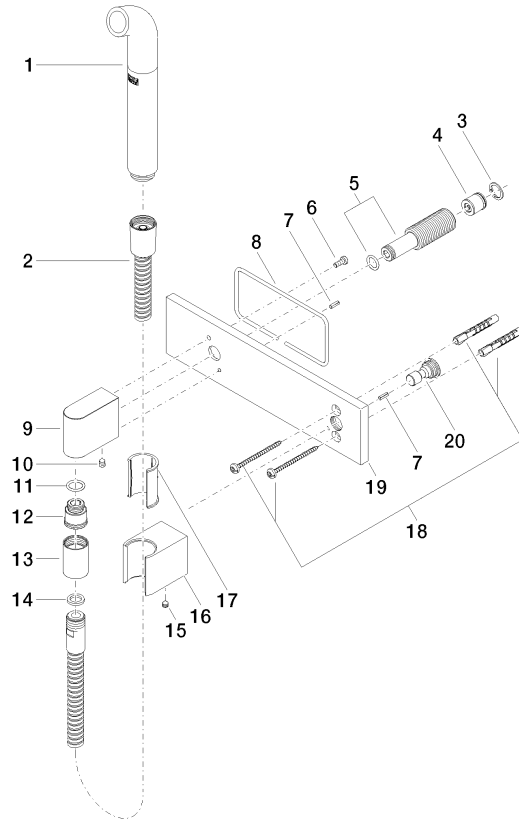

**Affusion pipe with cover plate FlowReduce - Chrome**

IMO

27 858 979

Fits: IMO, MEM, CL.1, CYO

- laminar flow
- 3/8" shower outlet
- cover plate 240 x 60 mm
- metal shower hose 1250mm with integrated anti-twist protection
- 1/2" connection
- plug-link mounting
- max. flow 7 l/min
- This product can help a building meet the requirements of Green Building Rating Systems, e.g. LEED®, BREEM®, DGNB

27 858 979

mm [inches]

Flow rate chart

Certificates

Belgaqua\_24-007- LGA\_38675.  
27\_7.

27 858 979

Parts for other finishes can be found here: Brushed Platinum

Spare parts list

No.	Item Number	Name	Quantity used	Delivery time
1	04 12 11 073 01-00	spout	1	10
2	90 30 02 072 00-00	Metal shower hose 1/2" x 3/8" x 1250 mm - Chrome	1	10
3	09 16 01 014 90	ring	1	2
4	90 23 01 147 00 90	back-flow preventer	1	2
5	90 24 03 212 00 90	nipple	1	2
6	09 14 10 008 90	seal	1	2
7	09 31 11 026 90	pin	2	2
8	09 14 03 127 90	seal	1	2
9	09 11 03 046-00	connection	1	10
10	90 31 11 004 00 90	pin	1	2
11	90 14 10 077 00 90	seal	1	2
12	09 24 03 107 20 90	nipple	1	2
13	90 21 02 069 00-00	cover	1	10
14	90 14 20 026 00 90	seal	1	2
15	90 31 11 112 00 90	pin	1	2
16	09 17 20 044-00	holder	1	10
17	09 18 40 078 90	sleeve	1	2
18	05 30 31 025 00 90	fixing set	1	2
19	09 11 02 133-00	plate	1	10
20	09 24 03 073 90	nipple	1	2