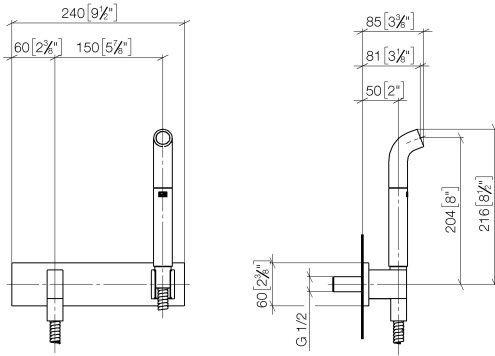

**Affusion pipe with cover plate FlowReduce - Platinum**

IMO

27 858 979

Fits: IMO, MEM, CL.1, CYO

- laminar flow
- 3/8" shower outlet
- cover plate 240 x 60 mm
- metal shower hose 1250mm with integrated anti-twist protection
- 1/2" connection
- plug-link mounting
- max. flow 7 l/min
- This product can help a building meet the requirements of Green Building Rating Systems, e.g. LEED®, BREEAM®, DGNB

27 858 979

mm [inches]

Codes & Standards

DIN 4109

EN 1717

ISO 3822

Ü-Zeichen

Certificates

#### Product version from 4/1/2024

No.	Item Number	Name	Quantity used	Delivery time
	04 12 11 073 01-08	spout	21	40