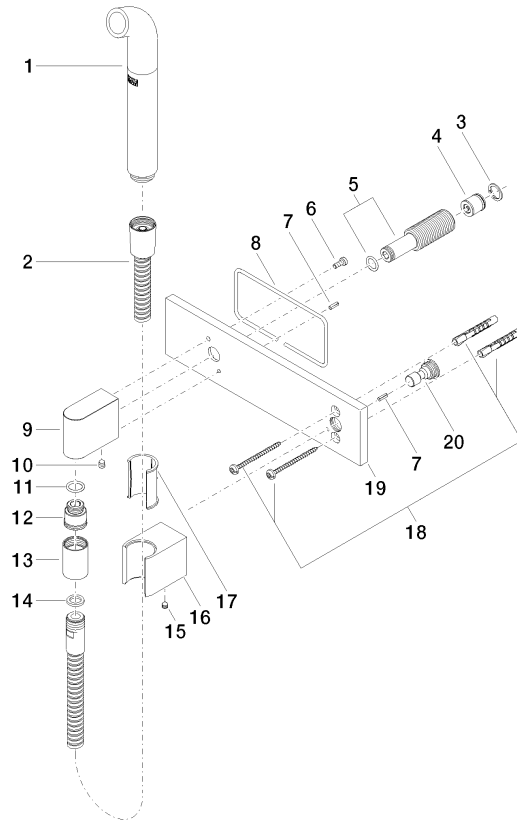

27 858 979

Product version from 4/1/2024

Parts for other finishes can be found here: [Chrome](#)