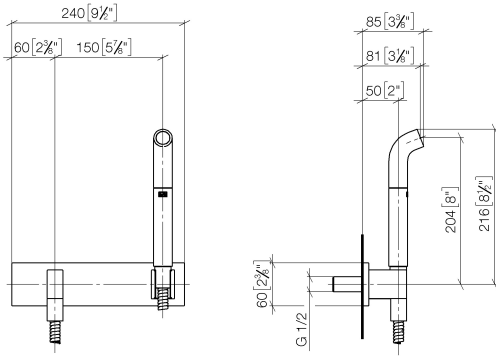

27 858 979

Fits: IMO, MEM, CL.1, CYO

- laminar flow
- 3/8" shower outlet
- cover plate 240 x 60 mm
- metal shower hose 1250mm with integrated anti-twist protection
- 1/2" connection
- plug-link mounting
- max. flow 7 l/min
- This product can help a building meet the requirements of Green Building Rating Systems, e.g. LEED®, BREEAM®, DGNB

27 858 979

mm [inches]

Codes & Standards

DIN 4109

EN 1717

ISO 3822

Ü-Zeichen

Certificates

Spare parts list

Product version from 4/1/2024

No.	Item Number	Name	Quantity used	Delivery time
	04 12 11 073 01-33	spout	21	30