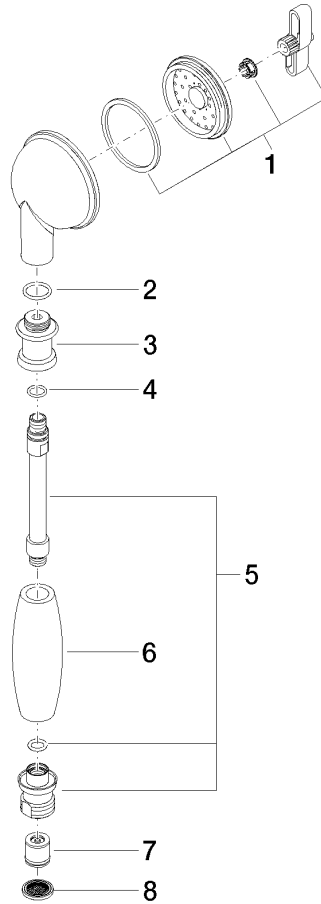

MADISON Metal hand shower with porcelain insert (white) - Platinum

28 002 970

- COMPACT RAIN, max. flow rate 9 l/min (at 3 bar)
- Function from: 6 l/min
- spray head Ø 64mm
- 1/2" connection
- WRAS

Intrinsic protection against back flow.

MADISON Metal hand shower with porcelain insert (white) - Platinum

28 002 970

mm [inches]

Flow rate chart

Codes & Standards

DIN 4109

ISO 3822

Scottish Water
Byelaws

UK Water Supply
Regulations

Ü-Zeichen

MADISON Metal hand shower with porcelain insert (white) - Platinum

28 002 970

Certificates

LGA_8

WRAS_240502

MADISON Metal hand shower with porcelain insert (white) - Platinum

28 002 970

Parts for other finishes can be found here: [Chrome](#)

Spare parts list

No.	Item Number	Name	Quantity used	Delivery time
1	90 12 01 010 00 90	set	1	2
2	09 14 10 069 90	seal	1	2
3	09 24 04 059 20-08	nipple	1	40
4	09 14 10 042 90	seal	1	2
5	90 28 22 033 00-08	insert	1	-
Spare part can no longer be ordered, please order the replacement item				
6	11 167 820 60	handle	1	2
7	09 23 01 077 90	flow reducer	1	2
8	09 23 01 039 90	sieve	1	2