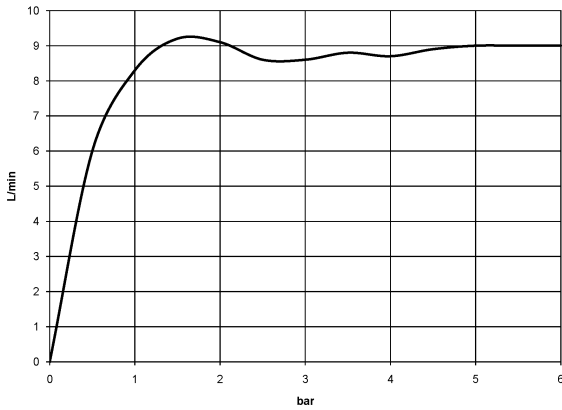

MADISON Metal hand shower with porcelain insert (white) - Platinum

28 002 970

- COMPACT RAIN, max. flow rate 9 l/min (at 3 bar)
- Function from: 6 l/min
- spray head Ø 64mm
- 1/2" connection
- WRAS

Intrinsic protection against back flow.

	Platinum	28 002 970-08
	Chrome	28 002 970-00
	Chrome	28 002 970-00 0010
	Gold (23.9kt)	28 002 970-01
	Brushed Platinum	28 002 970-06
	Brushed Platinum	28 002 970-06 0010
	Platinum	28 002 970-08 0010
	Durabrand (23kt Gold)	28 002 970-09
	Durabrand (23kt Gold)	28 002 970-09 0010
	Brushed Durabrand (23kt Gold)	28 002 970-28
	Brushed Durabrand (23kt Gold)	28 002 970-28 0010
	Brushed Chrome	28 002 970-93
	Brushed Chrome	28 002 970-93 0010
	Brushed Dark Platinum	28 002 970-99
	Brushed Dark Platinum	28 002 970-99 0010

MADISON Metal hand shower with porcelain insert (white) - Platinum

28 002 970

mm [inches]

Flow rate chart

Codes & Standards

DIN 4109

ISO 3822

Scottish Water
Byelaws