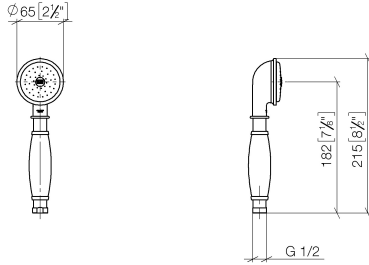

MADISON Metal hand shower with porcelain insert (white) - Platinum

28 002 970

- COMPACT RAIN, max. flow rate 9 l/min (at 3 bar)
- Function from: 6 l/min
- spray head Ø 64mm
- 1/2" connection
- WRAS

Intrinsic protection against back flow.

MADISON Metal hand shower with porcelain insert (white) - Platinum

28 002 970

mm [inches]

Flow rate chart

Codes & Standards

DIN 4109

ISO 3822

Scottish Water
Byelaws

UK Water Supply
Regulations

Ü-Zeichen

MADISON Metal hand shower with porcelain insert (white) - Platinum

28 002 970

Certificates

LGA_8

WRAS_240502

MADISON Metal hand shower with porcelain insert (white) - Platinum

28 002 970

Parts for other finishes can be found here: [Chrome](#)

Spare parts list

No.	Item Number	Name	Quantity used	Delivery time
1	90 12 01 010 00 90	set	1	2
2	09 14 10 069 90	seal	1	2
3	09 24 04 059 20-08	nipple	1	40
4	09 14 10 042 90	seal	1	2
5	90 28 22 033 00-08	insert	1	-
Spare part can no longer be ordered, please order the replacement item				
6	11 167 820 60	handle	1	2
7	09 23 01 077 90	flow reducer	1	2
8	09 23 01 039 90	sieve	1	2