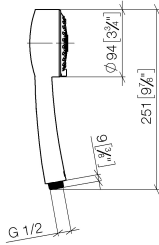

MADISON Hand shower - Brushed Platinum

28 002 978

- Three settings: COMPACT RAIN, COMPACT SOFT FLOW, COMPACT AQUAPRESSURE FLOW, max. flow rate 9 l/min (at 3 bar)
- with anti-scale system
- spray head Ø 95mm
- 1/2" connection

Intrinsic protection against back flow.

	Brushed Platinum	28 002 978-06
	Chrome	28 002 978-00
	Chrome	28 002 978-00 0010
	Brushed Platinum	28 002 978-06 0010
	Platinum	28 002 978-08
	Platinum	28 002 978-08 0010
	Durabrand (23kt Gold)	28 002 978-09
	Durabrand (23kt Gold)	28 002 978-09 0010
	Brushed Durabrand (23kt Gold)	28 002 978-28
	Brushed Durabrand (23kt Gold)	28 002 978-28 0010
	Brushed Chrome	28 002 978-93
	Brushed Chrome	28 002 978-93 0010
	Brushed Dark Platinum	28 002 978-99
	Brushed Dark Platinum	28 002 978-99 0010

MADISON Hand shower - Brushed Platinum

28 002 978

mm [inches]

Flow rate chart

Codes & Standards

DIN 4109

ISO 3822

Ü-Zeichen

No.	Item Number	Name	Quantity used	Delivery time
1	09 21 02 115 90	cap	1	2
2	09 23 01 039 90	sieve	1	2
3	09 23 01 077 90	flow reducer	1	2
4	04 12 11 071 00 90	shower	1	2
5	09 30 09 022 90	key	1	2