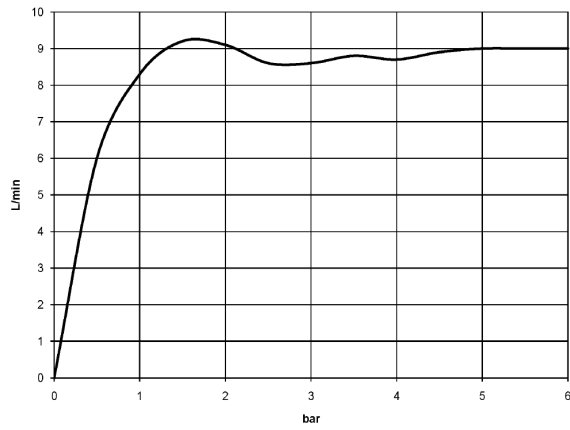

MADISON Hand shower - Brushed Platinum

28 002 978

- Three settings: COMPACT RAIN, COMPACT SOFT FLOW, COMPACT AQUAPRESSURE FLOW, max. flow rate 9 l/min (at 3 bar)
- with anti-scale system
- spray head Ø 95mm
- 1/2" connection

Intrinsic protection against back flow.

	Brushed Platinum	28 002 978-06
	Chrome	28 002 978-00
	Chrome	28 002 978-00 0010
	Brushed Platinum	28 002 978-06 0010
	Platinum	28 002 978-08
	Platinum	28 002 978-08 0010
	Durabrand (23kt Gold)	28 002 978-09
	Durabrand (23kt Gold)	28 002 978-09 0010
	Brushed Durabrand (23kt Gold)	28 002 978-28
	Brushed Durabrand (23kt Gold)	28 002 978-28 0010
	Brushed Chrome	28 002 978-93
	Brushed Chrome	28 002 978-93 0010
	Brushed Dark Platinum	28 002 978-99
	Brushed Dark Platinum	28 002 978-99 0010

MADISON Hand shower - Brushed Platinum

28 002 978

mm [inches]

Flow rate chart

Codes & Standards

DIN 4109

ISO 3822

Ü-Zeichen