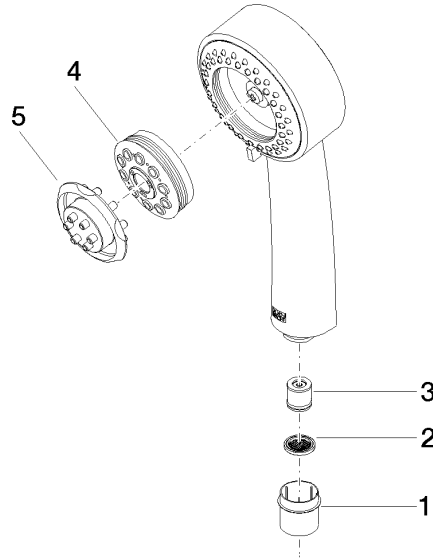

MADISON Hand shower - Brushed Platinum

28 002 978

- Three settings: COMPACT RAIN, COMPACT SOFT FLOW, COMPACT AQUAPRESSURE FLOW, max. flow rate 9 l/min (at 3 bar)
- with anti-scale system
- spray head Ø 95mm
- 1/2" connection

MADISON Hand shower - Brushed Platinum

28 002 978

mm [inches]

Flow rate chart

Codes & Standards

DIN 4109

ISO 3822

Ü-Zeichen

MADISON Hand shower - Brushed Platinum

28 002 978

Certificates

LGA_18

MADISON Hand shower - Brushed Platinum

28 002 978

Parts for other finishes can be found here: [Chrome](#)

Spare parts list

No.	Item Number	Name	Quantity used	Delivery time
1	09 21 02 115 90	cap	1	2
2	09 23 01 039 90	sieve	1	2
3	09 23 01 077 90	flow reducer	1	2
4	04 12 11 071 00 90	shower	1	2
5	09 30 09 022 90	key	1	2