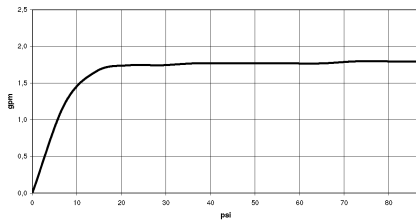

Hand shower FlowReduce - Brushed Platinum

28 012 979 Product version from 4/1/2024

- Four settings: COMPACT RAIN, COMPACT SOFT FLOW, COMPACT AQUAPRESSURE FLOW, COMPACT CASCADE, max. flow rate 6.8 l/min (at 3 bar)
- with anti-scale system
- spray head Ø 120mm
- 1/2" connection
- This product can help a building meet the requirements of Green Building Rating Systems, e.g. LEED®, BREEAM®, DGNB

Hand shower FlowReduce - Brushed Platinum

28 012 979 Product version from 4/1/2024

Hand shower FlowReduce - Brushed Platinum

28 012 979 Product version from 4/1/2024

mm [inches]

Flow rate chart

Codes & Standards