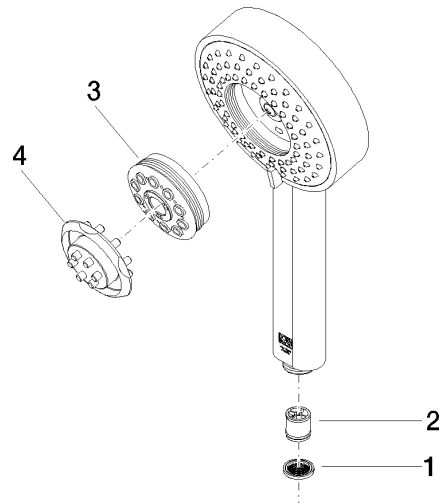

Hand shower FlowReduce - Brushed Platinum

28 012 979 Product version from 4/1/2024

- Four settings: COMPACT RAIN, COMPACT SOFT FLOW, COMPACT AQUAPRESSURE FLOW, COMPACT CASCADE, max. flow rate 6.8 l/min (at 3 bar)
- with anti-scale system
- spray head Ø 120mm
- 1/2" connection
- This product can help a building meet the requirements of Green Building Rating Systems, e.g. LEED®, BREEAM®, DGNB

Hand shower FlowReduce - Brushed Platinum

28 012 979 Product version from 4/1/2024

Hand shower FlowReduce - Brushed Platinum

28 012 979 Product version from 4/1/2024

mm [inches]

Flow rate chart

Codes & Standards

ASME A112.18.1

cUPC

DIN 4109

ISO 3822

Ü-Zeichen

Hand shower FlowReduce - Brushed Platinum

28 012 979 Product version from 4/1/2024

Certificates

LGA_29

IAPMO_4976 (

Hand shower FlowReduce - Brushed Platinum

28 012 979 Product version from 4/1/2024

Parts for other finishes can be found here: [Chrome](#)

Spare parts list

No.	Item Number	Name	Quantity used	Delivery time
1	09 23 01 039 90	sieve	1	2
2	09 23 01 166 90	flow reducer	1	2
3	04 12 11 071 00 90	shower	1	2
4	09 30 09 022 90	key	1	2