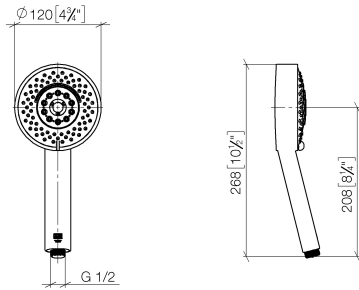

Hand shower FlowReduce - Brushed Platinum

28 012 979 Product version from 4/1/2024

- Four settings: COMPACT RAIN, COMPACT SOFT FLOW, COMPACT AQUAPRESSURE FLOW, COMPACT CASCADE, max. flow rate 6.8 l/min (at 3 bar)
- with anti-scale system
- spray head Ø 120mm
- 1/2" connection
- This product can help a building meet the requirements of Green Building Rating Systems, e.g. LEED®, BREEAM®, DGNB

Hand shower FlowReduce - Brushed Platinum

28 012 979 Product version from 4/1/2024

Hand shower FlowReduce - Brushed Platinum

28 012 979 Product version from 4/1/2024

mm [inches]

Flow rate chart

Codes & Standards