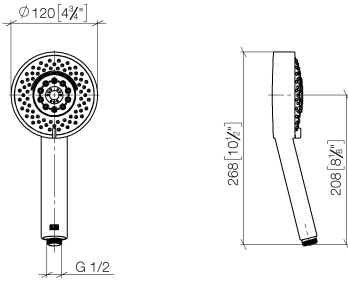

Hand shower - Dark Chrome

IMO

28 012 979

- Four settings: COMPACT RAIN, COMPACT SOFT FLOW, COMPACT AQUAPRESSURE FLOW, COMPACT CASCADE, max. flow rate 15 l/min (at 3 bar)
- with anti-scale system
- spray head Ø 120mm
- 1/2" connection

Intrinsic protection against back flow.

Fits: IMO, LULU, MADISON, MEM, TARA, CL.1, LISSÉ, VAIA, META, CYO

	Dark Chrome	28 012 979-19
	Chrome	28 012 979-00
	Chrome	28 012 979-00 0010
	Brushed Platinum	28 012 979-06 0010
	Brushed Platinum	28 012 979-06
	Platinum	28 012 979-08 0010
	Platinum	28 012 979-08
	Dark Chrome	28 012 979-19 0010
	Light Gold	28 012 979-26
	Light Gold	28 012 979-26 0010
	Brushed Light Gold	28 012 979-27
	Brushed Light Gold	28 012 979-27 0010
	Brushed Durabress (23kt Gold)	28 012 979-28
	Brushed Durabress (23kt Gold)	28 012 979-28 0010
	Matte Black	28 012 979-33 0010
	Matte Black	28 012 979-33
	Brushed Bronze	28 012 979-42 0010
	Brushed Bronze	28 012 979-42
	Brushed Champagne (22kt Gold)	28 012 979-46
	Brushed Champagne (22kt Gold)	28 012 979-46 0010
	Champagne (22kt Gold)	28 012 979-47
	Champagne (22kt Gold)	28 012 979-47 0010
	Brushed Chrome	28 012 979-93
	Brushed Chrome	28 012 979-93 0010
	Brushed Dark Platinum	28 012 979-99 0010
	Brushed Dark Platinum	28 012 979-99

Hand shower - Dark Chrome

IMO

28 012 979

28 012 979

mm [inches]

Flow rate chart

Codes & Standards

DIN 4109