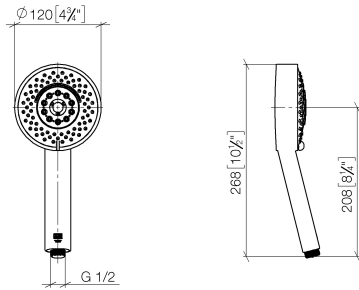

Hand shower FlowReduce - Light Gold

28 012 979 Product version from 4/1/2024

- Four settings: COMPACT RAIN, COMPACT SOFT FLOW, COMPACT AQUAPRESSURE FLOW, COMPACT CASCADE, max. flow rate 6.8 l/min (at 3 bar)
- with anti-scale system
- spray head Ø 120mm
- 1/2" connection
- This product can help a building meet the requirements of Green Building Rating Systems, e.g. LEED®, BREEAM®, DGNB

Intrinsic protection against back flow.

	Light Gold	28 012 979-26 0010
	Chrome	28 012 979-00
	Chrome	28 012 979-00 0010
	Brushed Platinum	28 012 979-06 0010
	Brushed Platinum	28 012 979-06
	Platinum	28 012 979-08 0010
	Platinum	28 012 979-08
	Dark Chrome	28 012 979-19
	Dark Chrome	28 012 979-19 0010
	Light Gold	28 012 979-26
	Brushed Light Gold	28 012 979-27 0010
	Brushed Light Gold	28 012 979-27
	Brushed Durabrass (23kt Gold)	28 012 979-28
	Brushed Durabrass (23kt Gold)	28 012 979-28 0010
	Matte Black	28 012 979-33 0010
	Matte Black	28 012 979-33
	Brushed Bronze	28 012 979-42 0010
	Brushed Bronze	28 012 979-42
	Brushed Champagne (22kt Gold)	28 012 979-46
	Brushed Champagne (22kt Gold)	28 012 979-46 0010
	Champagne (22kt Gold)	28 012 979-47
	Champagne (22kt Gold)	28 012 979-47 0010
	Brushed Chrome	28 012 979-93
	Brushed Chrome	28 012 979-93 0010
	Brushed Dark Platinum	28 012 979-99 0010
	Brushed Dark Platinum	28 012 979-99

Hand shower FlowReduce - Light Gold

28 012 979 Product version from 4/1/2024

Hand shower FlowReduce - Light Gold

28 012 979 Product version from 4/1/2024

mm [inches]

Flow rate chart

Codes & Standards

DIN 4109