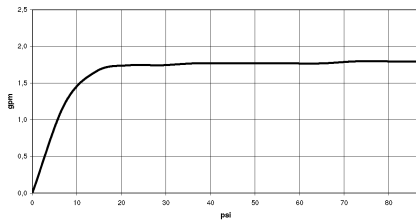

Hand shower FlowReduce - Light Gold

28 012 979 Product version from 4/1/2024

- Four settings: COMPACT RAIN, COMPACT SOFT FLOW, COMPACT AQUAPRESSURE FLOW, COMPACT CASCADE, max. flow rate 6.8 l/min (at 3 bar)
- with anti-scale system
- spray head Ø 120mm
- 1/2" connection
- This product can help a building meet the requirements of Green Building Rating Systems, e.g. LEED®, BREEAM®, DGNB

Hand shower FlowReduce - Light Gold

28 012 979 Product version from 4/1/2024

Hand shower FlowReduce - Light Gold

28 012 979 Product version from 4/1/2024

mm [inches]

Flow rate chart

Codes & Standards

DIN 4109