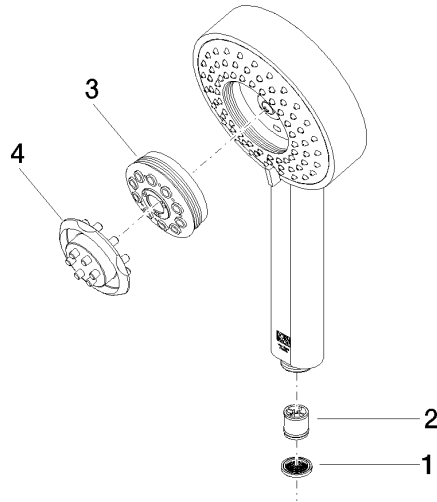

Hand shower FlowReduce - Light Gold

28 012 979 Product version from 4/1/2024

- Four settings: COMPACT RAIN, COMPACT SOFT FLOW, COMPACT AQUAPRESSURE FLOW, COMPACT CASCADE, max. flow rate 6.8 l/min (at 3 bar)
- with anti-scale system
- spray head Ø 120mm
- 1/2" connection
- This product can help a building meet the requirements of Green Building Rating Systems, e.g. LEED®, BREEAM®, DGNB

Hand shower FlowReduce - Light Gold

28 012 979 Product version from 4/1/2024

Hand shower FlowReduce - Light Gold

28 012 979 Product version from 4/1/2024

mm [inches]

Flow rate chart

Codes & Standards

DIN 4109

ISO 3822

Ü-Zeichen

Hand shower FlowReduce - Light Gold

28 012 979 Product version from 4/1/2024

Certificates

LGA_29

Hand shower FlowReduce - Light Gold

28 012 979 Product version from 4/1/2024

Parts for other finishes can be found here: [Chrome](#)

Spare parts list

No.	Item Number	Name	Quantity used	Delivery time
1	09 23 01 039 90	sieve	1	2
2	09 23 01 166 90	flow reducer	1	2
3	04 12 11 071 00 90	shower	1	2
4	09 30 09 022 90	key	1	2