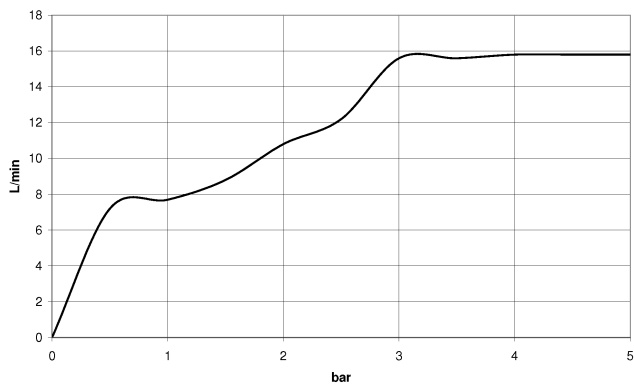

Hand shower - Brushed Light Gold

28 012 979 Product version from 4/1/2024

- Four settings: COMPACT RAIN, COMPACT SOFT FLOW, COMPACT AQUAPRESSURE FLOW, COMPACT CASCADE, max. flow rate 15 l/min (at 3 bar)
- with anti-scale system
- spray head Ø 120mm
- 1/2" connection

Hand shower - Brushed Light Gold

28 012 979 Product version from 4/1/2024

Hand shower - Brushed Light Gold

28 012 979 Product version from 4/1/2024

mm [inches]

Flow rate chart

Codes & Standards

DIN 4109