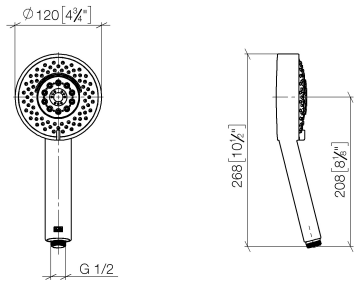

Hand shower - Brushed Light Gold

28 012 979 Product version from 4/1/2024

- Four settings: COMPACT RAIN, COMPACT SOFT FLOW, COMPACT AQUAPRESSURE FLOW, COMPACT CASCADE, max. flow rate 15 l/min (at 3 bar)
- with anti-scale system
- spray head Ø 120mm
- 1/2" connection

Intrinsic protection against back flow.

	Brushed Light Gold	28 012 979-27
	Chrome	28 012 979-00
	Chrome	28 012 979-00 0010
	Brushed Platinum	28 012 979-06 0010
	Brushed Platinum	28 012 979-06
	Platinum	28 012 979-08 0010
	Platinum	28 012 979-08
	Dark Chrome	28 012 979-19
	Dark Chrome	28 012 979-19 0010
	Light Gold	28 012 979-26 0010
	Light Gold	28 012 979-26
	Brushed Light Gold	28 012 979-27 0010
	Brushed Durabrass (23kt Gold)	28 012 979-28
	Brushed Durabrass (23kt Gold)	28 012 979-28 0010
	Matte Black	28 012 979-33 0010
	Matte Black	28 012 979-33
	Brushed Bronze	28 012 979-42 0010
	Brushed Bronze	28 012 979-42
	Brushed Champagne (22kt Gold)	28 012 979-46
	Brushed Champagne (22kt Gold)	28 012 979-46 0010
	Champagne (22kt Gold)	28 012 979-47
	Champagne (22kt Gold)	28 012 979-47 0010
	Brushed Chrome	28 012 979-93
	Brushed Chrome	28 012 979-93 0010
	Brushed Dark Platinum	28 012 979-99 0010
	Brushed Dark Platinum	28 012 979-99

Hand shower - Brushed Light Gold

28 012 979 Product version from 4/1/2024

Hand shower - Brushed Light Gold

28 012 979 Product version from 4/1/2024

mm [inches]

Flow rate chart

Codes & Standards

DIN 4109