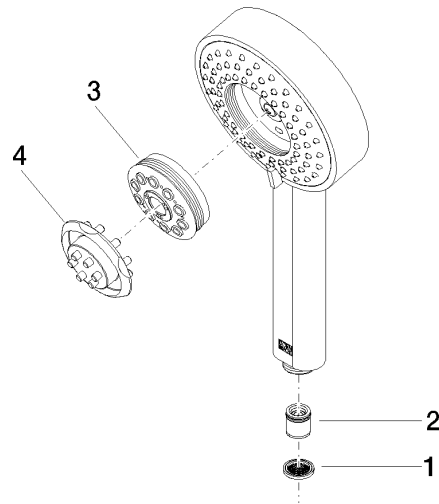

Hand shower - Brushed Light Gold

28 012 979 Product version from 4/1/2024

- Four settings: COMPACT RAIN, COMPACT SOFT FLOW, COMPACT AQUAPRESSURE FLOW, COMPACT CASCADE, max. flow rate 15 l/min (at 3 bar)
- with anti-scale system
- spray head Ø 120mm
- 1/2" connection

Hand shower - Brushed Light Gold

28 012 979 Product version from 4/1/2024

Hand shower - Brushed Light Gold

28 012 979 Product version from 4/1/2024

mm [inches]

Flow rate chart

Codes & Standards

DIN 4109

ISO 3822

Ü-Zeichen

Hand shower - Brushed Light Gold

28 012 979 Product version from 4/1/2024

Certificates

LGA_29

Hand shower - Brushed Light Gold

28 012 979 Product version from 4/1/2024

Parts for other finishes can be found here: [Chrome](#)

Spare parts list

No.	Item Number	Name	Quantity used	Delivery time
1	09 23 01 039 90	sieve	1	2
2	09 23 01 046 90	back-flow preventer	1	2
3	04 12 11 071 00 90	shower	1	2
4	09 30 09 022 90	key	1	2