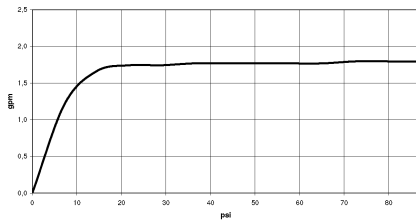

Hand shower FlowReduce - Brushed Light Gold

28 012 979 Product version from 4/1/2024

- Four settings: COMPACT RAIN, COMPACT SOFT FLOW, COMPACT AQUAPRESSURE FLOW, COMPACT CASCADE, max. flow rate 6.8 l/min (at 3 bar)
- with anti-scale system
- spray head Ø 120mm
- 1/2" connection
- This product can help a building meet the requirements of Green Building Rating Systems, e.g. LEED®, BREEAM®, DGNB

Hand shower FlowReduce - Brushed Light Gold

28 012 979 Product version from 4/1/2024

Hand shower FlowReduce - Brushed Light Gold

28 012 979 Product version from 4/1/2024

mm [inches]

Flow rate chart

Codes & Standards