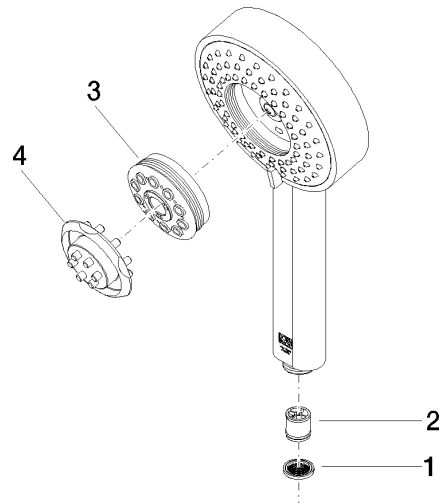

Hand shower FlowReduce - Brushed Light Gold

28 012 979 Product version from 4/1/2024

- Four settings: COMPACT RAIN, COMPACT SOFT FLOW, COMPACT AQUAPRESSURE FLOW, COMPACT CASCADE, max. flow rate 6.8 l/min (at 3 bar)
- with anti-scale system
- spray head Ø 120mm
- 1/2" connection
- This product can help a building meet the requirements of Green Building Rating Systems, e.g. LEED®, BREEAM®, DGNB

Hand shower FlowReduce - Brushed Light Gold

28 012 979 Product version from 4/1/2024

Hand shower FlowReduce - Brushed Light Gold

28 012 979 Product version from 4/1/2024

mm [inches]

Flow rate chart

Codes & Standards

DIN 4109

ISO 3822

Ü-Zeichen

Hand shower FlowReduce - Brushed Light Gold

28 012 979 Product version from 4/1/2024

Certificates

LGA_29

Hand shower FlowReduce - Brushed Light Gold

28 012 979 Product version from 4/1/2024

Parts for other finishes can be found here: [Chrome](#)

Spare parts list

No.	Item Number	Name	Quantity used	Delivery time
1	09 23 01 039 90	sieve	1	2
2	09 23 01 166 90	flow reducer	1	2
3	04 12 11 071 00 90	shower	1	2
4	09 30 09 022 90	key	1	2