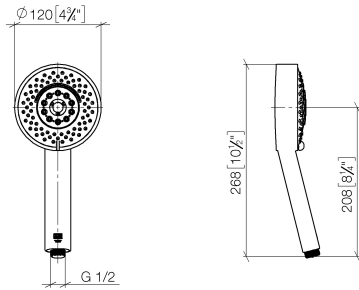

Hand shower FlowReduce - Brushed Light Gold

28 012 979 Product version from 4/1/2024

- Four settings: COMPACT RAIN, COMPACT SOFT FLOW, COMPACT AQUAPRESSURE FLOW, COMPACT CASCADE, max. flow rate 6.8 l/min (at 3 bar)
- with anti-scale system
- spray head Ø 120mm
- 1/2" connection
- This product can help a building meet the requirements of Green Building Rating Systems, e.g. LEED®, BREEAM®, DGNB

Intrinsic protection against back flow.

	Brushed Light Gold	28 012 979-27 0010
	Chrome	28 012 979-00
	Chrome	28 012 979-00 0010
	Brushed Platinum	28 012 979-06 0010
	Brushed Platinum	28 012 979-06
	Platinum	28 012 979-08 0010
	Platinum	28 012 979-08
	Dark Chrome	28 012 979-19
	Dark Chrome	28 012 979-19 0010
	Light Gold	28 012 979-26 0010
	Light Gold	28 012 979-26
	Brushed Light Gold	28 012 979-27
	Brushed Durabrass (23kt Gold)	28 012 979-28
	Brushed Durabrass (23kt Gold)	28 012 979-28 0010
	Matte Black	28 012 979-33 0010
	Matte Black	28 012 979-33
	Brushed Bronze	28 012 979-42 0010
	Brushed Bronze	28 012 979-42
	Brushed Champagne (22kt Gold)	28 012 979-46
	Brushed Champagne (22kt Gold)	28 012 979-46 0010
	Champagne (22kt Gold)	28 012 979-47
	Champagne (22kt Gold)	28 012 979-47 0010
	Brushed Chrome	28 012 979-93
	Brushed Chrome	28 012 979-93 0010
	Brushed Dark Platinum	28 012 979-99 0010
	Brushed Dark Platinum	28 012 979-99

Hand shower FlowReduce - Brushed Light Gold

28 012 979 Product version from 4/1/2024

Hand shower FlowReduce - Brushed Light Gold

28 012 979 Product version from 4/1/2024

mm [inches]

Flow rate chart

Codes & Standards