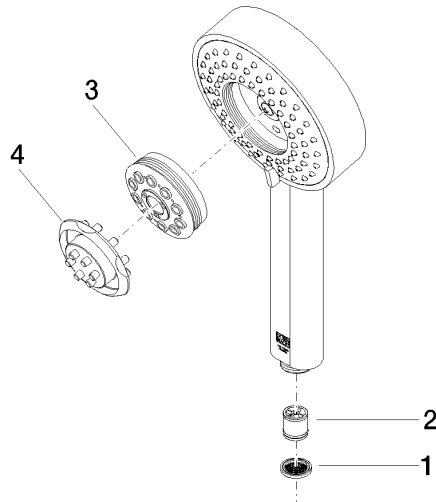

Hand shower FlowReduce - Brushed Durabronz (23kt Gold)

IMO

28 012 979

- Four settings: COMPACT RAIN, COMPACT SOFT FLOW, COMPACT AQUAPRESSURE FLOW, COMPACT CASCADE, max. flow rate 6.8 l/min (at 3 bar)
- with anti-scale system
- spray head Ø 120mm
- 1/2" connection
- This product can help a building meet the requirements of Green Building Rating Systems, e.g. LEED®, BREEAM®, DGNB

Hand shower FlowReduce - Brushed Durabronze (23kt Gold)

IMO

28 012 979

28 012 979

mm [inches]

Flow rate chart

Codes & Standards

DIN 4109

ISO 3822

Ü-Zeichen

Hand shower FlowReduce - Brushed Durabronze (23kt Gold)

IMO

28 012 979

Certificates

LGA_29

28 012 979

Product version from 4/1/2024

Parts for other
finishes can be found
here: [Chrome](#)

Hand shower FlowReduce - Brushed Durabrass (23kt Gold)

IMO

28 012 979

Spare parts list

Product version from 4/1/2024

No.	Item Number	Name	Quantity used	Delivery time
	09 23 01 039 90	sieve	4	2