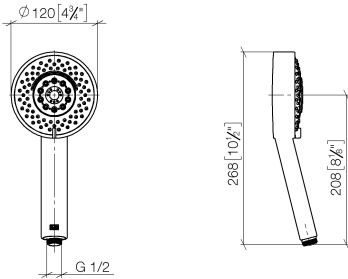

Hand shower - Champagne (22kt Gold)

IMO

28 012 979

- Four settings: COMPACT RAIN, COMPACT SOFT FLOW, COMPACT AQUAPRESSURE FLOW, COMPACT CASCADE, max. flow rate 15 l/min (at 3 bar)
- with anti-scale system
- spray head Ø 120mm
- 1/2" connection

Intrinsic protection against back flow.

Fits: IMO, LULU, MADISON, MEM, TARA, CL.1, LISSÉ, VAIA, META, CYO

	Champagne (22kt Gold)	28 012 979-47
	Chrome	28 012 979-00
	Chrome	28 012 979-00 0010
	Brushed Platinum	28 012 979-06 0010
	Brushed Platinum	28 012 979-06
	Platinum	28 012 979-08 0010
	Platinum	28 012 979-08
	Dark Chrome	28 012 979-19
	Dark Chrome	28 012 979-19 0010
	Light Gold	28 012 979-26
	Light Gold	28 012 979-26 0010
	Brushed Light Gold	28 012 979-27
	Brushed Light Gold	28 012 979-27 0010
	Brushed Durabrand (23kt Gold)	28 012 979-28
	Brushed Durabrand (23kt Gold)	28 012 979-28 0010
	Matte Black	28 012 979-33 0010
	Matte Black	28 012 979-33
	Brushed Bronze	28 012 979-42 0010
	Brushed Bronze	28 012 979-42
	Brushed Champagne (22kt Gold)	28 012 979-46
	Brushed Champagne (22kt Gold)	28 012 979-46 0010
	Champagne (22kt Gold)	28 012 979-47 0010
	Brushed Chrome	28 012 979-93
	Brushed Chrome	28 012 979-93 0010
	Brushed Dark Platinum	28 012 979-99 0010
	Brushed Dark Platinum	28 012 979-99

Hand shower - Champagne (22kt Gold)

IMO

28 012 979

28 012 979

mm [inches]

Flow rate chart

Codes & Standards

DIN 4109