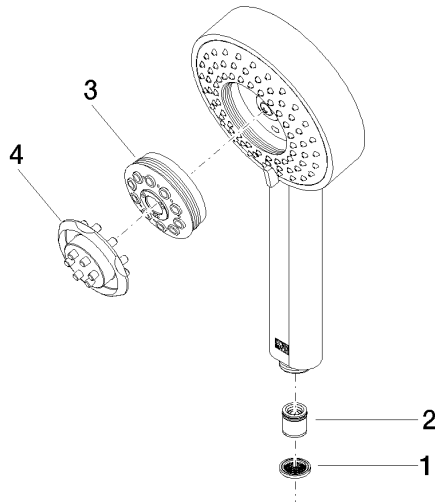

Hand shower - Champagne (22kt Gold)

IMO

28 012 979

- Four settings: COMPACT RAIN, COMPACT SOFT FLOW, COMPACT AQUAPRESSURE FLOW, COMPACT CASCADE, max. flow rate 15 l/min (at 3 bar)
- with anti-scale system
- spray head Ø 120mm
- 1/2" connection

Hand shower - Champagne (22kt Gold)

IMO

28 012 979

28 012 979

mm [inches]

Flow rate chart

Codes & Standards

DIN 4109

ISO 3822

Ü-Zeichen

Hand shower - Champagne (22kt Gold)

IMO

28 012 979

Certificates

LGA_29

28 012 979

Product version from 4/1/2024

Parts for other
finishes can be found
here: [Chrome](#)

Hand shower - Champagne (22kt Gold)

IMO

28 012 979

Spare parts list

Product version from 4/1/2024

No.	Item Number	Name	Quantity used	Delivery time
	09 23 01 039 90	sieve	4	2