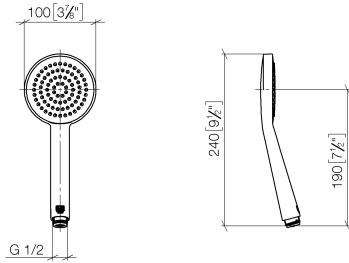

Hand shower FlowReduce - Brushed Platinum

IMO

28 015 979

- COMPACT RAIN, max. flow rate 6.8 l/min (at 3 bar)
- with anti-scale system
- spray head Ø 100mm
- 1/2" connection
- This product can help a building meet the requirements of Green Building Rating Systems, e.g. LEED®, BREEAM®, DGNB

Hand shower FlowReduce - Brushed Platinum

IMO

28 015 979

Hand shower FlowReduce - Brushed Platinum

IMO

28 015 979

mm [inches]

Flow rate chart