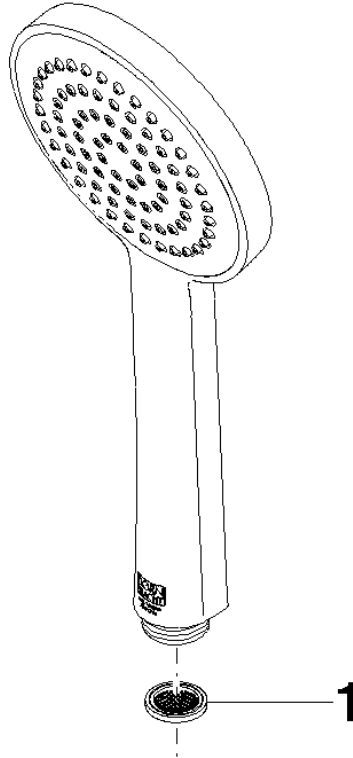

Hand shower FlowReduce - Brushed Platinum

IMO

28 015 979

- COMPACT RAIN, max. flow rate 6.8 l/min (at 3 bar)
- with anti-scale system
- spray head Ø 100mm
- 1/2" connection
- This product can help a building meet the requirements of Green Building Rating Systems, e.g. LEED®, BREEAM®, DGNB

Intrinsic protection against back flow.

Fits: IMO, LULU, MADISON, MEM, TARA, CL.1, LISSÉ, VAIA, META, CYO

	Brushed Platinum	28 015 979-06 0010
	Chrome	28 015 979-00
	Chrome	28 015 979-00 0010
	Brushed Platinum	28 015 979-06
	Platinum	28 015 979-08
	Platinum	28 015 979-08 0010
	Dark Chrome	28 015 979-19
	Dark Chrome	28 015 979-19 0010
	Light Gold	28 015 979-26 0010
	Light Gold	28 015 979-26
	Brushed Light Gold	28 015 979-27
	Brushed Light Gold	28 015 979-27 0010
	Brushed Durabrass (23kt Gold)	28 015 979-28
	Brushed Durabrass (23kt Gold)	28 015 979-28 0010
	Matte Black	28 015 979-33
	Matte Black	28 015 979-33 0010
	Brushed Bronze	28 015 979-42 0010
	Brushed Bronze	28 015 979-42
	Brushed Champagne (22kt Gold)	28 015 979-46 0010
	Brushed Champagne (22kt Gold)	28 015 979-46
	Champagne (22kt Gold)	28 015 979-47
	Champagne (22kt Gold)	28 015 979-47 0010
	Brushed Chrome	28 015 979-93
	Brushed Chrome	28 015 979-93 0010
	Brushed Dark Platinum	28 015 979-99
	Brushed Dark Platinum	28 015 979-99 0010

Hand shower FlowReduce - Brushed Platinum

IMO

28 015 979

Hand shower FlowReduce - Brushed Platinum

IMO

28 015 979

mm [inches]

Flow rate chart

LGA_29

IAPMO_4976

28 015 979

Product version from 4/1/2024

Parts for other
finishes can be found
here: [Chrome](#)

Hand shower FlowReduce - Brushed Platinum

IMO

28 015 979