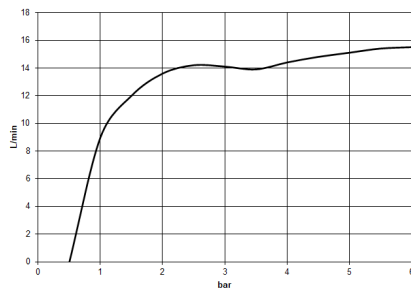

Hand shower - Brushed Light Gold

28 015 979 Product version from 4/1/2024

- COMPACT RAIN, max. flow rate 15 l/min (at 3 bar)
- with anti-scale system
- spray head Ø 100mm
- 1/2" connection
- WRAS

Intrinsic protection against back flow.

	Brushed Light Gold	28 015 979-27
	Chrome	28 015 979-00
	Brushed Platinum	28 015 979-06
	Platinum	28 015 979-08
	Dark Chrome	28 015 979-19
	Light Gold	28 015 979-26
	Brushed Durabronze (23kt Gold)	28 015 979-28
	Matte Black	28 015 979-33
	Brushed Bronze	28 015 979-42
	Brushed Champagne (22kt Gold)	28 015 979-46
	Champagne (22kt Gold)	28 015 979-47
	Brushed Chrome	28 015 979-93
	Brushed Dark Platinum	28 015 979-99

Hand shower - Brushed Light Gold

28 015 979 Product version from 4/1/2024

mm [inches]

Flow rate chart

Codes & Standards

DIN 4109

ISO 3822

Ü-Zeichen