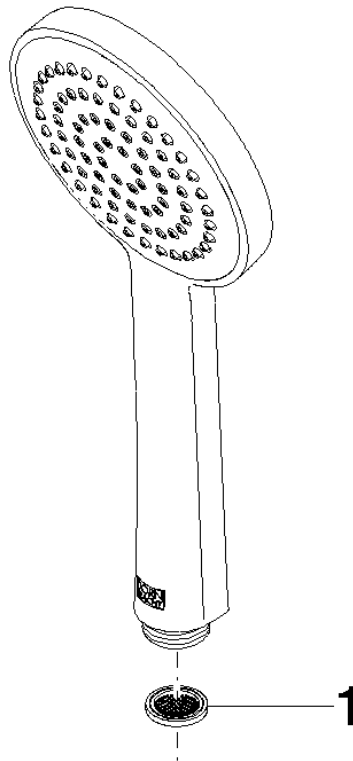

Hand shower - Brushed Light Gold

28 015 979 Product version from 4/1/2024

- COMPACT RAIN, max. flow rate 15 l/min (at 3 bar)
- with anti-scale system
- spray head Ø 100mm
- 1/2" connection
- WRAS

Intrinsic protection against back flow.

Hand shower - Brushed Light Gold

28 015 979 Product version from 4/1/2024

mm [inches]

Flow rate chart

Codes & Standards

DIN 4109

ISO 3822

Ü-Zeichen

Hand shower - Brushed Light Gold

28 015 979 Product version from 4/1/2024

Certificates

LGA_29

Hand shower - Brushed Light Gold

28 015 979 Product version from 4/1/2024

Parts for other finishes can be found here: [Chrome](#)