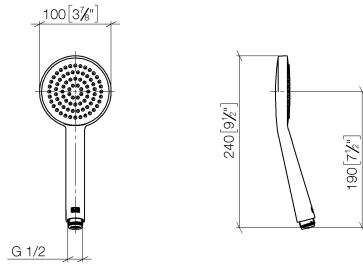

Hand shower - Brushed Light Gold

28 015 979 Product version from 4/1/2024

- COMPACT RAIN, max. flow rate 15 l/min (at 3 bar)
- with anti-scale system
- spray head Ø 100mm
- 1/2" connection
- WRAS

Intrinsic protection against back flow.

Hand shower - Brushed Light Gold

28 015 979 Product version from 4/1/2024

mm [inches]

Flow rate chart

Codes & Standards

DIN 4109

ISO 3822

Ü-Zeichen

Hand shower - Brushed Light Gold

28 015 979 Product version from 4/1/2024

Certificates

LGA_29

Hand shower - Brushed Light Gold

28 015 979 Product version from 4/1/2024

Parts for other finishes can be found here: [Chrome](#)