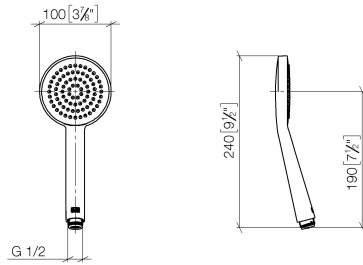

Hand shower - Brushed Bronze

28 015 979 Product version from 4/1/2024

- COMPACT RAIN, max. flow rate 15 l/min (at 3 bar)
- with anti-scale system
- spray head Ø 100mm
- 1/2" connection
- WRAS

Intrinsic protection against back flow.

Hand shower - Brushed Bronze

28 015 979 Product version from 4/1/2024

mm [inches]

Flow rate chart

Codes & Standards

DIN 4109

ISO 3822

Ü-Zeichen