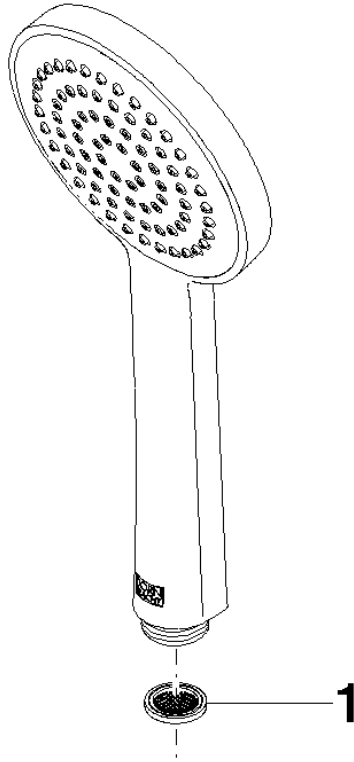

Hand shower - Brushed Bronze

28 015 979 Product version from 4/1/2024

- COMPACT RAIN, max. flow rate 15 l/min (at 3 bar)
- with anti-scale system
- spray head Ø 100mm
- 1/2" connection
- WRAS

Intrinsic protection against back flow.

Hand shower - Brushed Bronze

28 015 979 Product version from 4/1/2024

mm [inches]

Flow rate chart

Codes & Standards

DIN 4109

ISO 3822

Ü-Zeichen

Hand shower - Brushed Bronze

28 015 979 Product version from 4/1/2024

Certificates

LGA_29

Hand shower - Brushed Bronze

28 015 979 Product version from 4/1/2024

Parts for other finishes can be found here: [Chrome](#)