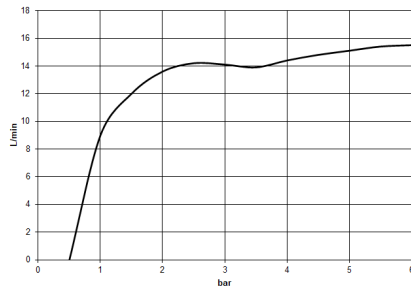

Hand shower - Brushed Bronze

28 015 979 Product version from 4/1/2024

- COMPACT RAIN, max. flow rate 15 l/min (at 3 bar)
- with anti-scale system
- spray head Ø 100mm
- 1/2" connection
- WRAS

Intrinsic protection against back flow.

	Brushed Bronze	28 015 979-42
	Chrome	28 015 979-00
	Brushed Platinum	28 015 979-06
	Platinum	28 015 979-08
	Dark Chrome	28 015 979-19
	Light Gold	28 015 979-26
	Brushed Light Gold	28 015 979-27
	Brushed Durabronze (23kt Gold)	28 015 979-28
	Matte Black	28 015 979-33
	Brushed Champagne (22kt Gold)	28 015 979-46
	Champagne (22kt Gold)	28 015 979-47
	Brushed Chrome	28 015 979-93
	Brushed Dark Platinum	28 015 979-99

Hand shower - Brushed Bronze

28 015 979 Product version from 4/1/2024

mm [inches]

Flow rate chart

Codes & Standards

DIN 4109

ISO 3822

Ü-Zeichen