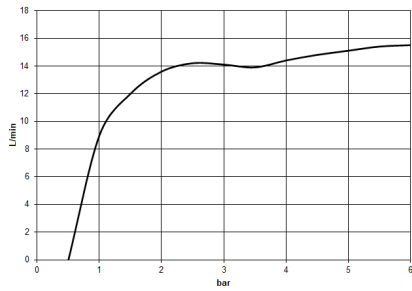

## Hand shower - Brushed Champagne (22kt Gold)

IMO

28 015 979

- COMPACT RAIN, max. flow rate 15 l/min (at 3 bar)
- with anti-scale system
- spray head Ø 100mm
- 1/2" connection
- WRAS 2009011

Intrinsic protection against back flow.

## Hand shower - Brushed Champagne (22kt Gold)

---

IMO

28 015 979

28 015 979

mm [inches]

Flow rate chart

Codes & Standards