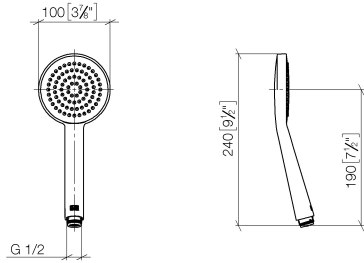

## Hand shower - Brushed Champagne (22kt Gold)

IMO

28 015 979

- COMPACT RAIN, max. flow rate 15 l/min (at 3 bar)
- with anti-scale system
- spray head Ø 100mm
- 1/2" connection
- WRAS 2009011

Intrinsic protection against back flow.

## Hand shower - Brushed Champagne (22kt Gold)

---

IMO

28 015 979

28 015 979

mm [inches]

Flow rate chart

Codes & Standards