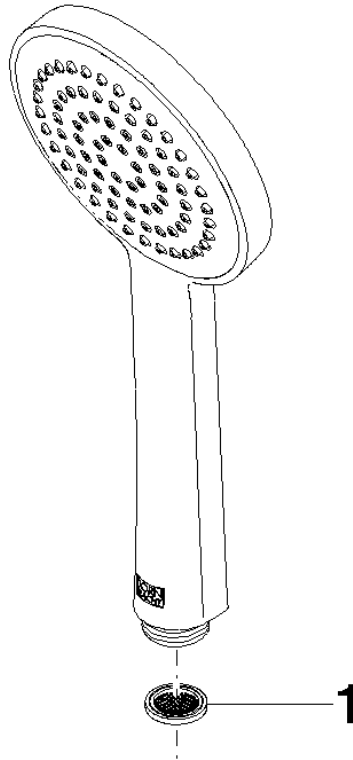

## Hand shower - Brushed Champagne (22kt Gold)

IMO

28 015 979

- COMPACT RAIN, max. flow rate 15 l/min (at 3 bar)
- with anti-scale system
- spray head Ø 100mm
- 1/2" connection
- WRAS 2009011

Intrinsic protection against back flow.

## Hand shower - Brushed Champagne (22kt Gold)

---

IMO

28 015 979

28 015 979

mm [inches]

Flow rate chart

Codes & Standards

### Certificates

---

DVGW\_DW-  
6517DN0

LGA\_29

28 015 979

**Product version from 4/1/2024**

Parts for other  
finishes can be found  
here: [Chrome](#)