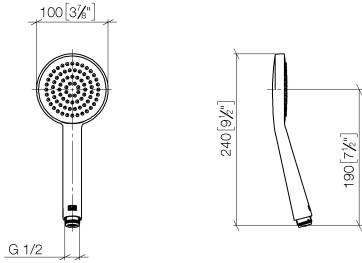

Hand shower - Champagne (22kt Gold)

IMO

28 015 979

- COMPACT RAIN, max. flow rate 15 l/min (at 3 bar)
- with anti-scale system
- spray head Ø 100mm
- 1/2" connection
- WRAS 2009011

Intrinsic protection against back flow.

Fits: IMO, LULU, MADISON, MEM, TARA,
CL.1, LISSÉ, VAIA, META, CYO

	Champagne (22kt Gold)	28 015 979-47
	Chrome	28 015 979-00
	Chrome	28 015 979-00 0010
	Brushed Platinum	28 015 979-06
	Brushed Platinum	28 015 979-06 0010
	Platinum	28 015 979-08
	Platinum	28 015 979-08 0010
	Dark Chrome	28 015 979-19
	Dark Chrome	28 015 979-19 0010
	Light Gold	28 015 979-26 0010
	Light Gold	28 015 979-26
	Brushed Light Gold	28 015 979-27
	Brushed Light Gold	28 015 979-27 0010
	Brushed Durabross (23kt Gold)	28 015 979-28
	Brushed Durabross (23kt Gold)	28 015 979-28 0010
	Matte Black	28 015 979-33
	Matte Black	28 015 979-33 0010
	Brushed Bronze	28 015 979-42 0010
	Brushed Bronze	28 015 979-42
	Brushed Champagne (22kt Gold)	28 015 979-46 0010
	Brushed Champagne (22kt Gold)	28 015 979-46
	Champagne (22kt Gold)	28 015 979-47 0010
	Brushed Chrome	28 015 979-93
	Brushed Chrome	28 015 979-93 0010
	Brushed Dark Platinum	28 015 979-99
	Brushed Dark Platinum	28 015 979-99 0010

Hand shower - Champagne (22kt Gold)

IMO

28 015 979

28 015 979

mm [inches]

Flow rate chart

Codes & Standards

DIN 4109