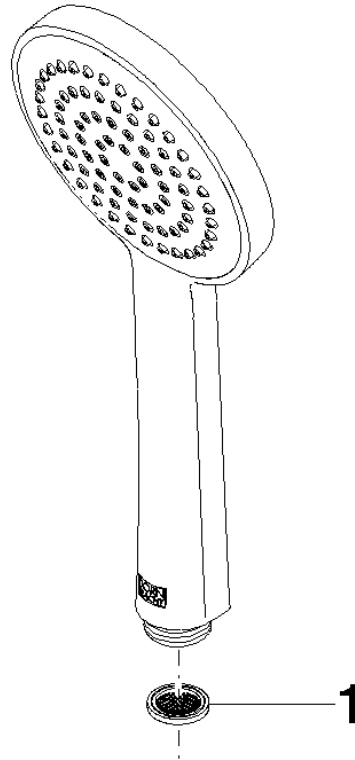

Hand shower - Champagne (22kt Gold)

IMO

28 015 979

- COMPACT RAIN, max. flow rate 15 l/min (at 3 bar)
- with anti-scale system
- spray head Ø 100mm
- 1/2" connection
- WRAS 2009011

Intrinsic protection against back flow.

Fits: IMO, LULU, MADISON, MEM, TARA,
CL.1, LISSÉ, VAIA, META, CYO

	Champagne (22kt Gold)	28 015 979-47
	Chrome	28 015 979-00
	Chrome	28 015 979-00 0010
	Brushed Platinum	28 015 979-06
	Brushed Platinum	28 015 979-06 0010
	Platinum	28 015 979-08
	Platinum	28 015 979-08 0010
	Dark Chrome	28 015 979-19
	Dark Chrome	28 015 979-19 0010
	Light Gold	28 015 979-26 0010
	Light Gold	28 015 979-26
	Brushed Light Gold	28 015 979-27
	Brushed Light Gold	28 015 979-27 0010
	Brushed Durabross (23kt Gold)	28 015 979-28
	Brushed Durabross (23kt Gold)	28 015 979-28 0010
	Matte Black	28 015 979-33
	Matte Black	28 015 979-33 0010
	Brushed Bronze	28 015 979-42 0010
	Brushed Bronze	28 015 979-42
	Brushed Champagne (22kt Gold)	28 015 979-46 0010
	Brushed Champagne (22kt Gold)	28 015 979-46
	Champagne (22kt Gold)	28 015 979-47 0010
	Brushed Chrome	28 015 979-93
	Brushed Chrome	28 015 979-93 0010
	Brushed Dark Platinum	28 015 979-99
	Brushed Dark Platinum	28 015 979-99 0010

Hand shower - Champagne (22kt Gold)

IMO

28 015 979

28 015 979

mm [inches]

Flow rate chart

Codes & Standards

DIN 4109

LGA_29

28 015 979

Product version from 4/1/2024

Parts for other
finishes can be found
here: [Chrome](#)

Hand shower - Champagne (22kt Gold)

IMO

28 015 979

Spare parts list