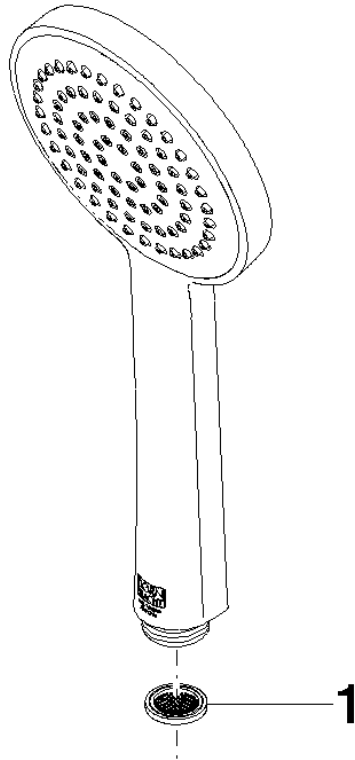

Hand shower FlowReduce - Champagne (22kt Gold)

IMO

28 015 979

- COMPACT RAIN, max. flow rate 6.8 l/min (at 3 bar)
- with anti-scale system
- spray head Ø 100mm
- 1/2" connection
- This product can help a building meet the requirements of Green Building Rating Systems, e.g. LEED®, BREEAM®, DGNB

Hand shower FlowReduce - Champagne (22kt Gold)

IMO

28 015 979

28 015 979

mm [inches]

Flow rate chart

Codes & Standards

DIN 4109

Certificates

IAPMO_11

DVGW_DW-
6517DN0

LGA_29

28 015 979

Product version from 4/1/2024

Parts for other
finishes can be found
here: [Chrome](#)

Hand shower FlowReduce - Champagne (22kt Gold)

IMO

28 015 979

Spare parts list

Product version from 4/1/2024

No.	Item Number	Name	Quantity used	Delivery time
	09 23 01 039 90	sieve	1	2