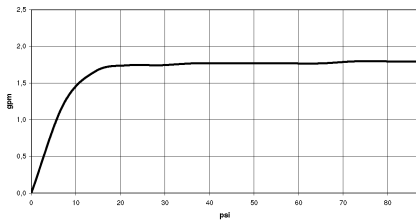

Hand shower FlowReduce - Champagne (22kt Gold)

IMO

28 015 979

- COMPACT RAIN, max. flow rate 6.8 l/min (at 3 bar)
- with anti-scale system
- spray head Ø 100mm
- 1/2" connection
- This product can help a building meet the requirements of Green Building Rating Systems, e.g. LEED®, BREEAM®, DGNB

Hand shower FlowReduce - Champagne (22kt Gold)

IMO

28 015 979

28 015 979

mm [inches]

Flow rate chart

Codes & Standards

DIN 4109