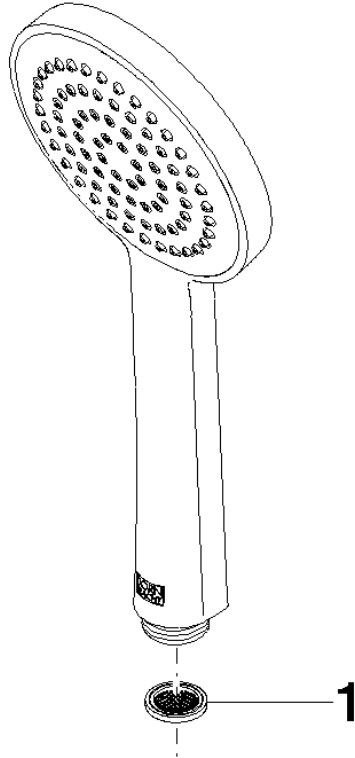

Hand shower - Brushed Dark Platinum

IMO

28 015 979

- COMPACT RAIN, max. flow rate 15 l/min (at 3 bar)
- with anti-scale system
- spray head Ø 100mm
- 1/2" connection
- WRAS 2009011

Intrinsic protection against back flow.

Hand shower - Brushed Dark Platinum

IMO

28 015 979

28 015 979

mm [inches]

Flow rate chart

Codes & Standards

DIN 4109

Certificates

WRAS_2009

DVGW_DW-
6517DN0

LGA_29

28 015 979

Product version from 4/1/2024

Parts for other
finishes can be found
here: [Chrome](#)

Hand shower - Brushed Dark Platinum

IMO

28 015 979

Spare parts list

Product version from 4/1/2024

No.	Item Number	Name	Quantity used	Delivery time
	09 23 01 039 90	sieve	1	2