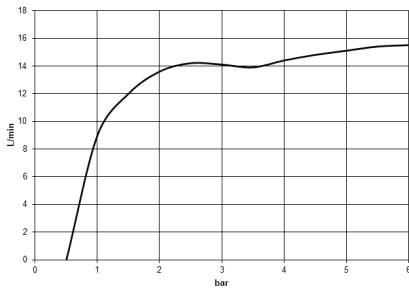

Hand shower - Brushed Dark Platinum

IMO

28 015 979

28 015 979

mm [inches]

Flow rate chart

Codes & Standards

DIN 4109