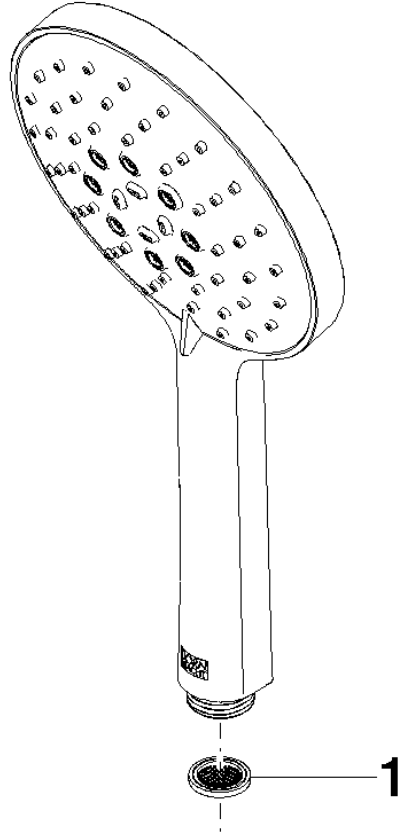

Hand shower - Chrome

IMO

28 016 979

- Three or five settings: COMPACT RAIN, COMPACT SOFT FLOW, COMPACT AQUAPRESSURE FLOW, max. flow rate 15 l/min (at 3 bar)
- with anti-scale system
- spray head Ø 130 mm
- 1/2" connection
- WRAS 2009011

Intrinsic protection against back flow.

Fits: IMO, LULU, MADISON, MEM, TARA, CL.1, LISSÉ, VAIA, META, CYO

	Chrome	28 016 979-00
	Chrome	28 016 979-00 0010
	Brushed Platinum	28 016 979-06
	Brushed Platinum	28 016 979-06 0010
	Platinum	28 016 979-08
	Platinum	28 016 979-08 0010
	Dark Chrome	28 016 979-19
	Dark Chrome	28 016 979-19 0010
	Light Gold	28 016 979-26
	Light Gold	28 016 979-26 0010
	Brushed Light Gold	28 016 979-27 0010
	Brushed Light Gold	28 016 979-27
	Brushed Durabrass (23kt Gold)	28 016 979-28
	Brushed Durabrass (23kt Gold)	28 016 979-28 0010
	Matte Black	28 016 979-33 0010
	Matte Black	28 016 979-33
	Brushed Bronze	28 016 979-42
	Brushed Bronze	28 016 979-42 0010
	Brushed Champagne (22kt Gold)	28 016 979-46 0010
	Brushed Champagne (22kt Gold)	28 016 979-46
	Champagne (22kt Gold)	28 016 979-47
	Champagne (22kt Gold)	28 016 979-47 0010
	Brushed Chrome	28 016 979-93
	Brushed Chrome	28 016 979-93 0010
	Brushed Dark Platinum	28 016 979-99 0010
	Brushed Dark Platinum	28 016 979-99

Hand shower - Chrome

IMO

28 016 979

28 016 979

mm [inches]

Flow rate chart

Certificates

DVGW_DW-
6517DN0129.

LGA_29982.

WRAS_2009011.

28 016 979

Spare parts list

No.	Item Number	Name	Quantity used	Delivery time
1	09 23 01 039 90	sieve	1	2