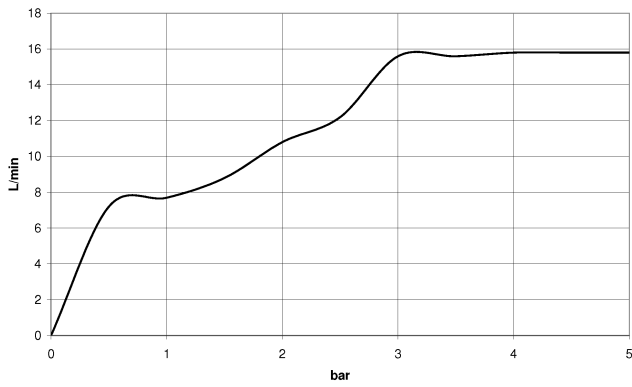

Hand shower - Chrome

IMO

28 016 979

- Three or five settings: COMPACT RAIN, COMPACT SOFT FLOW, COMPACT AQUAPRESSURE FLOW, max. flow rate 15 l/min (at 3 bar)
- with anti-scale system
- spray head Ø 130 mm
- 1/2" connection
- WRAS 2009011

Hand shower - Chrome

IMO

28 016 979

28 016 979

mm [inches]

Flow rate chart

Certificates

DVGW_DW-
6517DN0129.