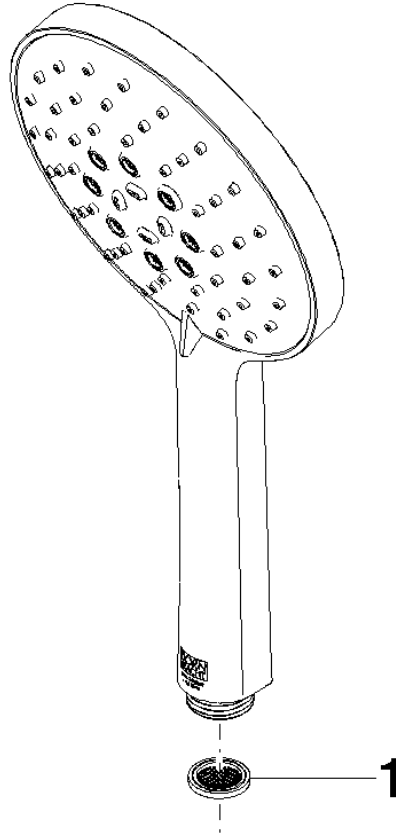

Hand shower FlowReduce - Platinum

IMO

28 016 979

- Three or five settings: COMPACT RAIN, COMPACT SOFT FLOW, COMPACT AQUAPRESSURE FLOW, max. flow rate 6.8 l/min (at 3 bar)
- with anti-scale system
- spray head Ø 130 mm
- 1/2" connection
- This product can help a building meet the requirements of Green Building Rating Systems, e.g. LEED®, BREEAM®, DGNB

Hand shower FlowReduce - Platinum

IMO

28 016 979

28 016 979

mm [inches]

Flow rate chart

Codes & Standards

ASME A112.18.1

Certificates

LGA_29

DVGW_DW-
6517DN0

IAPMO_4976

28 016 979

Product version from 4/1/2024

Parts for other
finishes can be found
here: [Chrome](#)

Hand shower FlowReduce - Platinum

IMO

28 016 979

Spare parts list

Product version from 4/1/2024

| No. | Item Number | Name | Quantity used | Delivery time |
|-----|-----------------|-------|---------------|---------------|
| | 09 23 01 039 90 | sieve | 1 | 2 |