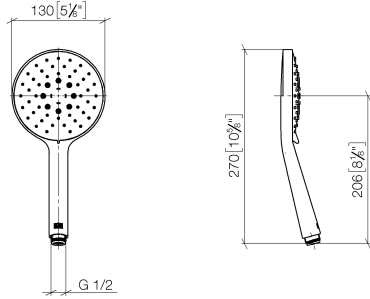

# Hand shower - Dark Chrome

IMO

28 016 979

- Three or five settings: COMPACT RAIN, COMPACT SOFT FLOW, COMPACT AQUAPRESSURE FLOW, max. flow rate 15 l/min (at 3 bar)
- with anti-scale system
- spray head Ø 130 mm
- 1/2" connection
- WRAS 2009011

Intrinsic protection against back flow.

Fits: IMO, LULU, MADISON, MEM, TARA, CL.1, LISSÉ, VAIA, META, CYO

	Dark Chrome	28 016 979-19
	Chrome	28 016 979-00
	Chrome	28 016 979-00 0010
	Brushed Platinum	28 016 979-06
	Brushed Platinum	28 016 979-06 0010
	Platinum	28 016 979-08
	Platinum	28 016 979-08 0010
	Dark Chrome	28 016 979-19 0010
	Light Gold	28 016 979-26
	Light Gold	28 016 979-26 0010
	Brushed Light Gold	28 016 979-27
	Brushed Light Gold	28 016 979-27 0010
	Brushed Durabress (23kt Gold)	28 016 979-28
	Brushed Durabress (23kt Gold)	28 016 979-28 0010
	Matte Black	28 016 979-33 0010
	Matte Black	28 016 979-33
	Brushed Bronze	28 016 979-42
	Brushed Bronze	28 016 979-42 0010
	Brushed Champagne (22kt Gold)	28 016 979-46 0010
	Brushed Champagne (22kt Gold)	28 016 979-46
	Champagne (22kt Gold)	28 016 979-47
	Champagne (22kt Gold)	28 016 979-47 0010
	Brushed Chrome	28 016 979-93
	Brushed Chrome	28 016 979-93 0010
	Brushed Dark Platinum	28 016 979-99 0010
	Brushed Dark Platinum	28 016 979-99

## Hand shower - Dark Chrome

---

IMO

28 016 979

28 016 979

mm [inches]

Flow rate chart

Codes & Standards