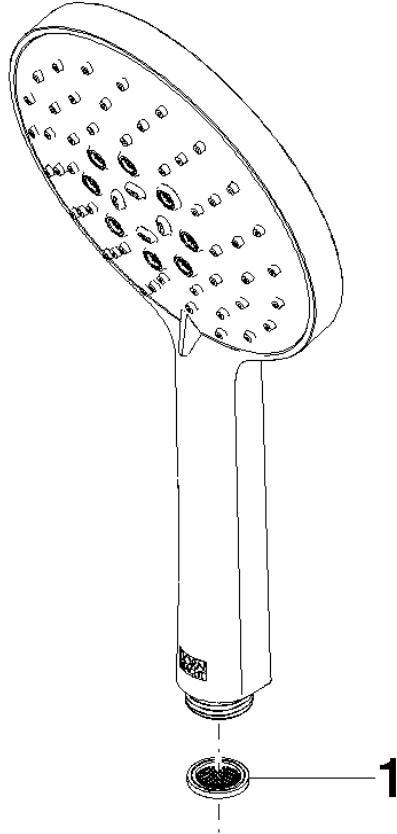

28 016 979

Parts for other
finishes can be found
here: [Chrome](#)