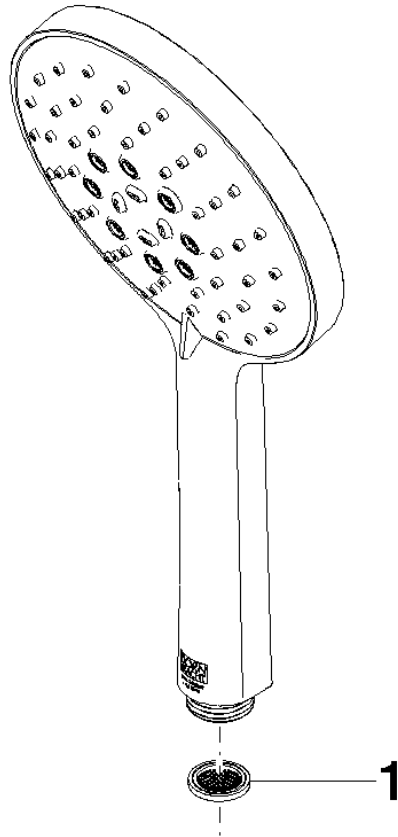

**Hand shower FlowReduce - Dark Chrome**

IMO

28 016 979

- Three or five settings: COMPACT RAIN, COMPACT SOFT FLOW, COMPACT AQUAPRESSURE FLOW, max. flow rate 6.8 l/min (at 3 bar)
- with anti-scale system
- spray head Ø 130 mm
- 1/2" connection
- This product can help a building meet the requirements of Green Building Rating Systems, e.g. LEED®, BREEAM®, DGNB

## Hand shower FlowReduce - Dark Chrome

---

IMO

28 016 979

28 016 979

mm [inches]

Flow rate chart

Codes & Standards

### Certificates

---

LGA\_29

DVGW\_DW-  
6517DN0

28 016 979

Parts for other  
finishes can be found  
here: [Chrome](#)

## Hand shower FlowReduce - Dark Chrome

---

IMO

28 016 979