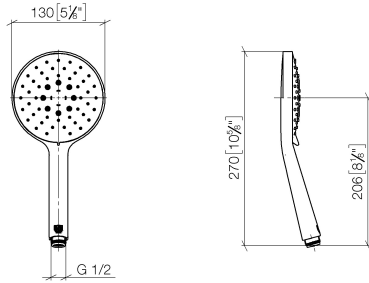

**Hand shower FlowReduce - Dark Chrome**

IMO

28 016 979

- Three or five settings: COMPACT RAIN, COMPACT SOFT FLOW, COMPACT AQUAPRESSURE FLOW, max. flow rate 6.8 l/min (at 3 bar)
- with anti-scale system
- spray head Ø 130 mm
- 1/2" connection
- This product can help a building meet the requirements of Green Building Rating Systems, e.g. LEED®, BREEAM®, DGNB

Intrinsic protection against back flow.

Fits: IMO, LULU, MADISON, MEM, TARA, CL.1, LISSÉ, VAIA, META, CYO

	Dark Chrome	28 016 979-19 0010
	Chrome	28 016 979-00
	Chrome	28 016 979-00 0010
	Brushed Platinum	28 016 979-06
	Brushed Platinum	28 016 979-06 0010
	Platinum	28 016 979-08
	Platinum	28 016 979-08 0010
	Dark Chrome	28 016 979-19
	Light Gold	28 016 979-26
	Light Gold	28 016 979-26 0010
	Brushed Light Gold	28 016 979-27
	Brushed Light Gold	28 016 979-27 0010
	Brushed Durabrass (23kt Gold)	28 016 979-28
	Brushed Durabrass (23kt Gold)	28 016 979-28 0010
	Matte Black	28 016 979-33 0010
	Matte Black	28 016 979-33
	Brushed Bronze	28 016 979-42
	Brushed Bronze	28 016 979-42 0010
	Brushed Champagne (22kt Gold)	28 016 979-46 0010
	Brushed Champagne (22kt Gold)	28 016 979-46
	Champagne (22kt Gold)	28 016 979-47
	Champagne (22kt Gold)	28 016 979-47 0010
	Brushed Chrome	28 016 979-93
	Brushed Chrome	28 016 979-93 0010
	Brushed Dark Platinum	28 016 979-99 0010
	Brushed Dark Platinum	28 016 979-99

## Hand shower FlowReduce - Dark Chrome

---

IMO

28 016 979

28 016 979

mm [inches]

Flow rate chart

Codes & Standards