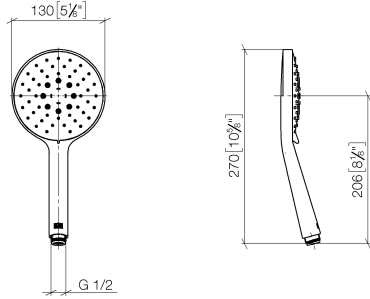

Hand shower - Light Gold

IMO

28 016 979

- Three or five settings: COMPACT RAIN, COMPACT SOFT FLOW, COMPACT AQUAPRESSURE FLOW, max. flow rate 15 l/min (at 3 bar)
- with anti-scale system
- spray head Ø 130 mm
- 1/2" connection
- WRAS 2009011

Intrinsic protection against back flow.

Fits: IMO, LULU, MADISON, MEM, TARA, CL.1, LISSÉ, VAIA, META, CYO

	Light Gold	28 016 979-26
	Chrome	28 016 979-00
	Chrome	28 016 979-00 0010
	Brushed Platinum	28 016 979-06
	Brushed Platinum	28 016 979-06 0010
	Platinum	28 016 979-08
	Platinum	28 016 979-08 0010
	Dark Chrome	28 016 979-19
	Dark Chrome	28 016 979-19 0010
	Light Gold	28 016 979-26 0010
	Brushed Light Gold	28 016 979-27
	Brushed Light Gold	28 016 979-27 0010
	Brushed Durabress (23kt Gold)	28 016 979-28
	Brushed Durabress (23kt Gold)	28 016 979-28 0010
	Matte Black	28 016 979-33 0010
	Matte Black	28 016 979-33
	Brushed Bronze	28 016 979-42
	Brushed Bronze	28 016 979-42 0010
	Brushed Champagne (22kt Gold)	28 016 979-46 0010
	Brushed Champagne (22kt Gold)	28 016 979-46
	Champagne (22kt Gold)	28 016 979-47
	Champagne (22kt Gold)	28 016 979-47 0010
	Brushed Chrome	28 016 979-93
	Brushed Chrome	28 016 979-93 0010
	Brushed Dark Platinum	28 016 979-99 0010
	Brushed Dark Platinum	28 016 979-99

Hand shower - Light Gold

IMO

28 016 979

28 016 979

mm [inches]

Flow rate chart

Codes & Standards

DIN 4109