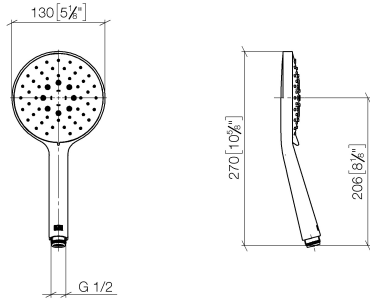

# Hand shower - Brushed Light Gold

IMO

28 016 979

- Three or five settings: COMPACT RAIN, COMPACT SOFT FLOW, COMPACT AQUAPRESSURE FLOW, max. flow rate 15 l/min (at 3 bar)
- with anti-scale system
- spray head Ø 130 mm
- 1/2" connection
- WRAS 2009011

Intrinsic protection against back flow.

Fits: IMO, LULU, MADISON, MEM, TARA, CL.1, LISSÉ, VAIA, META, CYO

	Brushed Light Gold	28 016 979-27
	Chrome	28 016 979-00
	Chrome	28 016 979-00 0010
	Brushed Platinum	28 016 979-06
	Brushed Platinum	28 016 979-06 0010
	Platinum	28 016 979-08
	Platinum	28 016 979-08 0010
	Dark Chrome	28 016 979-19
	Dark Chrome	28 016 979-19 0010
	Light Gold	28 016 979-26
	Light Gold	28 016 979-26 0010
	Brushed Light Gold	28 016 979-27 0010
	Brushed Durabronze (23kt Gold)	28 016 979-28
	Brushed Durabronze (23kt Gold)	28 016 979-28 0010
	Matte Black	28 016 979-33 0010
	Matte Black	28 016 979-33
	Brushed Bronze	28 016 979-42
	Brushed Bronze	28 016 979-42 0010
	Brushed Champagne (22kt Gold)	28 016 979-46 0010
	Brushed Champagne (22kt Gold)	28 016 979-46
	Champagne (22kt Gold)	28 016 979-47
	Champagne (22kt Gold)	28 016 979-47 0010
	Brushed Chrome	28 016 979-93
	Brushed Chrome	28 016 979-93 0010
	Brushed Dark Platinum	28 016 979-99 0010
	Brushed Dark Platinum	28 016 979-99

## Hand shower - Brushed Light Gold

---

IMO

28 016 979

28 016 979

mm [inches]

Flow rate chart

Codes & Standards