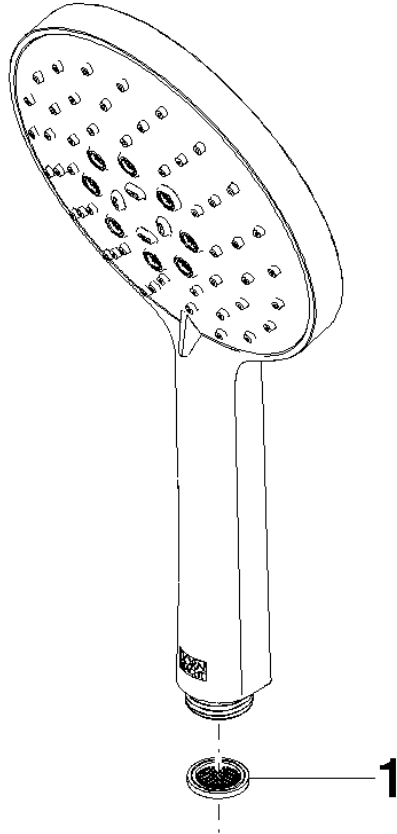

# Hand shower - Brushed Light Gold

IMO

28 016 979

- Three or five settings: COMPACT RAIN, COMPACT SOFT FLOW, COMPACT AQUAPRESSURE FLOW, max. flow rate 15 l/min (at 3 bar)
- with anti-scale system
- spray head Ø 130 mm
- 1/2" connection
- WRAS 2009011

## Hand shower - Brushed Light Gold

---

IMO

28 016 979

28 016 979

mm [inches]

Flow rate chart

Codes & Standards

### Certificates

---

LGA\_29

28 016 979

**Product version from 4/1/2024**

Parts for other  
finishes can be found  
here: [Chrome](#)