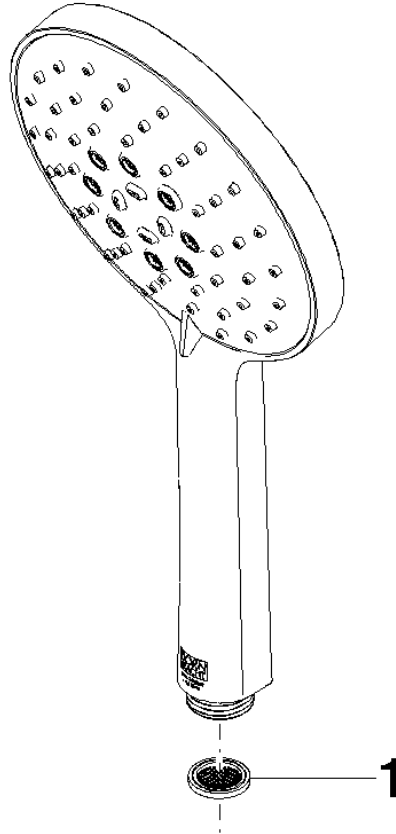

Hand shower FlowReduce - Brushed Light Gold

IMO

28 016 979

- Three or five settings: COMPACT RAIN, COMPACT SOFT FLOW, COMPACT AQUAPRESSURE FLOW, max. flow rate 6.8 l/min (at 3 bar)
- with anti-scale system
- spray head Ø 130 mm
- 1/2" connection
- This product can help a building meet the requirements of Green Building Rating Systems, e.g. LEED®, BREEAM®, DGNB

Hand shower FlowReduce - Brushed Light Gold

IMO

28 016 979

28 016 979

mm [inches]

Flow rate chart

Codes & Standards

DIN 4109

ISO 3822

Ü-Zeichen

Hand shower FlowReduce - Brushed Light Gold

IMO

28 016 979

Certificates

LGA_29

28 016 979

Product version from 4/1/2024

Parts for other
finishes can be found
here: [Chrome](#)

Hand shower FlowReduce - Brushed Light Gold

IMO

28 016 979

Spare parts list

Product version from 4/1/2024

No.	Item Number	Name	Quantity used	Delivery time
	09 23 01 039 90	sieve	1	2