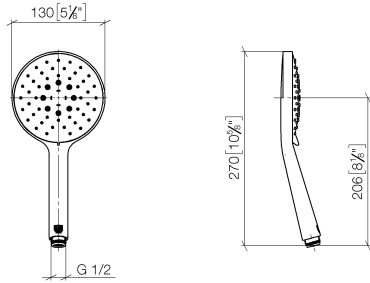

Hand shower FlowReduce - Brushed Light Gold

IMO

28 016 979

- Three or five settings: COMPACT RAIN, COMPACT SOFT FLOW, COMPACT AQUAPRESSURE FLOW, max. flow rate 6.8 l/min (at 3 bar)
- with anti-scale system
- spray head Ø 130 mm
- 1/2" connection
- This product can help a building meet the requirements of Green Building Rating Systems, e.g. LEED®, BREEAM®, DGNB

Intrinsic protection against back flow.

Fits: IMO, LULU, MADISON, MEM, TARA, CL.1, LISSÉ, VAIA, META, CYO

	Brushed Light Gold	28 016 979-27 0010
	Chrome	28 016 979-00
	Chrome	28 016 979-00 0010
	Brushed Platinum	28 016 979-06
	Brushed Platinum	28 016 979-06 0010
	Platinum	28 016 979-08
	Platinum	28 016 979-08 0010
	Dark Chrome	28 016 979-19
	Dark Chrome	28 016 979-19 0010
	Light Gold	28 016 979-26
	Light Gold	28 016 979-26 0010
	Brushed Light Gold	28 016 979-27
	Brushed Durabrass (23kt Gold)	28 016 979-28
	Brushed Durabrass (23kt Gold)	28 016 979-28 0010
	Matte Black	28 016 979-33 0010
	Matte Black	28 016 979-33
	Brushed Bronze	28 016 979-42
	Brushed Bronze	28 016 979-42 0010
	Brushed Champagne (22kt Gold)	28 016 979-46 0010
	Brushed Champagne (22kt Gold)	28 016 979-46
	Champagne (22kt Gold)	28 016 979-47
	Champagne (22kt Gold)	28 016 979-47 0010
	Brushed Chrome	28 016 979-93
	Brushed Chrome	28 016 979-93 0010
	Brushed Dark Platinum	28 016 979-99 0010
	Brushed Dark Platinum	28 016 979-99

Hand shower FlowReduce - Brushed Light Gold

IMO

28 016 979

28 016 979

mm [inches]

Flow rate chart

Codes & Standards

DIN 4109