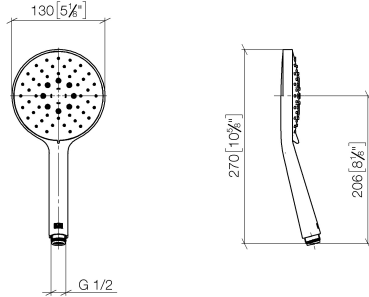

Hand shower - Brushed Durabronze (23kt Gold)

IMO

28 016 979

- Three or five settings: COMPACT RAIN, COMPACT SOFT FLOW, COMPACT AQUAPRESSURE FLOW, max. flow rate 15 l/min (at 3 bar)
- with anti-scale system
- spray head Ø 130 mm
- 1/2" connection
- WRAS 2009011

Intrinsic protection against back flow.

Fits: IMO, LULU, MADISON, MEM, TARA, CL.1, LISSÉ, VAIA, META, CYO

	Brushed Durabronze (23kt Gold)	28 016 979-28
	Chrome	28 016 979-00
	Chrome	28 016 979-00 0010
	Brushed Platinum	28 016 979-06
	Brushed Platinum	28 016 979-06 0010
	Platinum	28 016 979-08
	Platinum	28 016 979-08 0010
	Dark Chrome	28 016 979-19
	Dark Chrome	28 016 979-19 0010
	Light Gold	28 016 979-26
	Light Gold	28 016 979-26 0010
	Brushed Light Gold	28 016 979-27
	Brushed Light Gold	28 016 979-27 0010
	Brushed Durabronze (23kt Gold)	28 016 979-28 0010
	Matte Black	28 016 979-33 0010
	Matte Black	28 016 979-33
	Brushed Bronze	28 016 979-42
	Brushed Bronze	28 016 979-42 0010
	Brushed Champagne (22kt Gold)	28 016 979-46 0010
	Brushed Champagne (22kt Gold)	28 016 979-46
	Champagne (22kt Gold)	28 016 979-47
	Champagne (22kt Gold)	28 016 979-47 0010
	Brushed Chrome	28 016 979-93
	Brushed Chrome	28 016 979-93 0010
	Brushed Dark Platinum	28 016 979-99 0010
	Brushed Dark Platinum	28 016 979-99

Hand shower - Brushed Durabronz (23kt Gold)

IMO

28 016 979

28 016 979

mm [inches]

Flow rate chart

Codes & Standards

DIN 4109