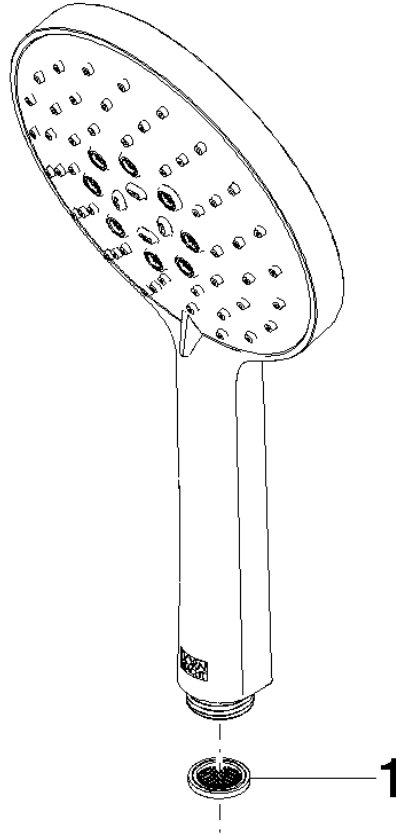

Hand shower - Brushed Durabronze (23kt Gold)

IMO

28 016 979

- Three or five settings: COMPACT RAIN, COMPACT SOFT FLOW, COMPACT AQUAPRESSURE FLOW, max. flow rate 15 l/min (at 3 bar)
- with anti-scale system
- spray head Ø 130 mm
- 1/2" connection
- WRAS 2009011

Hand shower - Brushed Durabronz (23kt Gold)

IMO

28 016 979

28 016 979

mm [inches]

Flow rate chart

Codes & Standards

DIN 4109

Certificates

WRAS_2009

LGA_29

DVGW_DW-
6517DN0

28 016 979

Product version from 4/1/2024

Parts for other
finishes can be found
here: [Chrome](#)

Hand shower - Brushed Durabrass (23kt Gold)