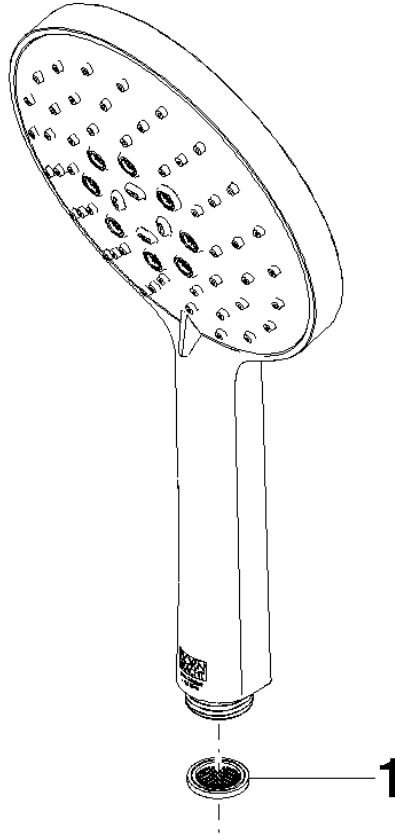

Hand shower FlowReduce - Matte Black

IMO

28 016 979

- Three or five settings: COMPACT RAIN, COMPACT SOFT FLOW, COMPACT AQUAPRESSURE FLOW, max. flow rate 6.8 l/min (at 3 bar)
- with anti-scale system
- spray head Ø 130 mm
- 1/2" connection
- This product can help a building meet the requirements of Green Building Rating Systems, e.g. LEED®, BREEAM®, DGNB

Hand shower FlowReduce - Matte Black

IMO

28 016 979

28 016 979

mm [inches]

Flow rate chart

Codes & Standards

ASME A112.18.1

Certificates

IAPMO_4976

LGA_29

DVGW_DW-
6517DN0

28 016 979

Product version from 4/1/2024

Parts for other
finishes can be found
here: [Chrome](#)

Hand shower FlowReduce - Matte Black