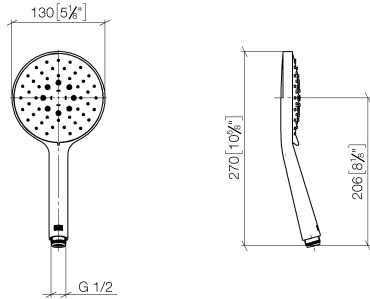

Hand shower - Brushed Champagne (22kt Gold)

IMO

28 016 979

- Three or five settings: COMPACT RAIN, COMPACT SOFT FLOW, COMPACT AQUAPRESSURE FLOW, max. flow rate 15 l/min (at 3 bar)
- with anti-scale system
- spray head Ø 130 mm
- 1/2" connection
- WRAS 2009011

Intrinsic protection against back flow.

Fits: IMO, LULU, MADISON, MEM, TARA, CL.1, LISSÉ, VAIA, META, CYO

	Brushed Champagne (22kt Gold)	28 016 979-46
	Chrome	28 016 979-00
	Chrome	28 016 979-00 0010
	Brushed Platinum	28 016 979-06
	Brushed Platinum	28 016 979-06 0010
	Platinum	28 016 979-08
	Platinum	28 016 979-08 0010
	Dark Chrome	28 016 979-19
	Dark Chrome	28 016 979-19 0010
	Light Gold	28 016 979-26
	Light Gold	28 016 979-26 0010
	Brushed Light Gold	28 016 979-27
	Brushed Light Gold	28 016 979-27 0010
	Brushed Durabronze (23kt Gold)	28 016 979-28
	Brushed Durabronze (23kt Gold)	28 016 979-28 0010
	Matte Black	28 016 979-33 0010
	Matte Black	28 016 979-33
	Brushed Bronze	28 016 979-42
	Brushed Bronze	28 016 979-42 0010
	Brushed Champagne (22kt Gold)	28 016 979-46 0010
	Champagne (22kt Gold)	28 016 979-47
	Champagne (22kt Gold)	28 016 979-47 0010
	Brushed Chrome	28 016 979-93
	Brushed Chrome	28 016 979-93 0010
	Brushed Dark Platinum	28 016 979-99 0010
	Brushed Dark Platinum	28 016 979-99

Hand shower - Brushed Champagne (22kt Gold)

IMO

28 016 979

28 016 979

mm [inches]

Flow rate chart

Codes & Standards

DIN 4109