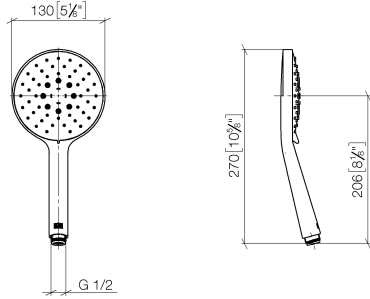

Hand shower - Champagne (22kt Gold)

IMO

28 016 979

- Three or five settings: COMPACT RAIN, COMPACT SOFT FLOW, COMPACT AQUAPRESSURE FLOW, max. flow rate 15 l/min (at 3 bar)
- with anti-scale system
- spray head Ø 130 mm
- 1/2" connection
- WRAS 2009011

Intrinsic protection against back flow.

Fits: IMO, LULU, MADISON, MEM, TARA, CL.1, LISSÉ, VAIA, META, CYO

	Champagne (22kt Gold)	28 016 979-47
	Chrome	28 016 979-00
	Chrome	28 016 979-00 0010
	Brushed Platinum	28 016 979-06
	Brushed Platinum	28 016 979-06 0010
	Platinum	28 016 979-08
	Platinum	28 016 979-08 0010
	Dark Chrome	28 016 979-19
	Dark Chrome	28 016 979-19 0010
	Light Gold	28 016 979-26
	Light Gold	28 016 979-26 0010
	Brushed Light Gold	28 016 979-27
	Brushed Light Gold	28 016 979-27 0010
	Brushed Durabronze (23kt Gold)	28 016 979-28
	Brushed Durabronze (23kt Gold)	28 016 979-28 0010
	Matte Black	28 016 979-33 0010
	Matte Black	28 016 979-33
	Brushed Bronze	28 016 979-42
	Brushed Bronze	28 016 979-42 0010
	Brushed Champagne (22kt Gold)	28 016 979-46 0010
	Brushed Champagne (22kt Gold)	28 016 979-46
	Champagne (22kt Gold)	28 016 979-47 0010
	Brushed Chrome	28 016 979-93
	Brushed Chrome	28 016 979-93 0010
	Brushed Dark Platinum	28 016 979-99 0010
	Brushed Dark Platinum	28 016 979-99

Hand shower - Champagne (22kt Gold)

IMO

28 016 979

28 016 979

mm [inches]

Flow rate chart

Codes & Standards

DIN 4109