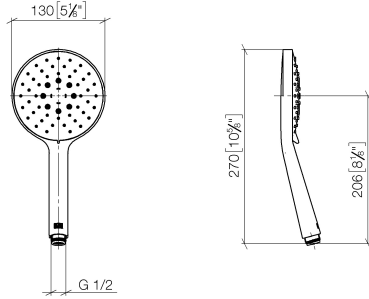

Hand shower - Brushed Chrome

IMO

28 016 979

- Three or five settings: COMPACT RAIN, COMPACT SOFT FLOW, COMPACT AQUAPRESSURE FLOW, max. flow rate 15 l/min (at 3 bar)
- with anti-scale system
- spray head Ø 130 mm
- 1/2" connection
- WRAS 2009011

Intrinsic protection against back flow.

Fits: IMO, LULU, MADISON, MEM, TARA, CL.1, LISSÉ, VAIA, META, CYO

	Brushed Chrome	28 016 979-93
	Chrome	28 016 979-00
	Chrome	28 016 979-00 0010
	Brushed Platinum	28 016 979-06
	Brushed Platinum	28 016 979-06 0010
	Platinum	28 016 979-08
	Platinum	28 016 979-08 0010
	Dark Chrome	28 016 979-19
	Dark Chrome	28 016 979-19 0010
	Light Gold	28 016 979-26
	Light Gold	28 016 979-26 0010
	Brushed Light Gold	28 016 979-27
	Brushed Light Gold	28 016 979-27 0010
	Brushed Durabrass (23kt Gold)	28 016 979-28
	Brushed Durabrass (23kt Gold)	28 016 979-28 0010
	Matte Black	28 016 979-33 0010
	Matte Black	28 016 979-33
	Brushed Bronze	28 016 979-42
	Brushed Bronze	28 016 979-42 0010
	Brushed Champagne (22kt Gold)	28 016 979-46 0010
	Brushed Champagne (22kt Gold)	28 016 979-46
	Champagne (22kt Gold)	28 016 979-47
	Champagne (22kt Gold)	28 016 979-47 0010
	Brushed Chrome	28 016 979-93 0010
	Brushed Dark Platinum	28 016 979-99 0010
	Brushed Dark Platinum	28 016 979-99

Hand shower - Brushed Chrome

IMO

28 016 979

28 016 979

mm [inches]

Flow rate chart

Codes & Standards

DIN 4109