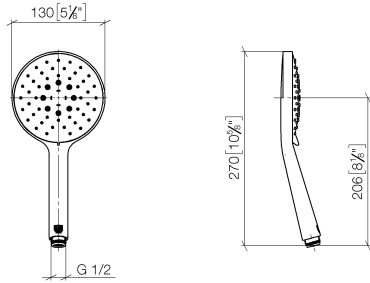

Hand shower FlowReduce - Brushed Chrome

IMO

28 016 979

- Three or five settings: COMPACT RAIN, COMPACT SOFT FLOW, COMPACT AQUAPRESSURE FLOW, max. flow rate 6.8 l/min (at 3 bar)
- with anti-scale system
- spray head Ø 130 mm
- 1/2" connection
- This product can help a building meet the requirements of Green Building Rating Systems, e.g. LEED®, BREEAM®, DGNB

Intrinsic protection against back flow.

Fits: IMO, LULU, MADISON, MEM, TARA, CL.1, LISSÉ, VAIA, META, CYO

	Brushed Chrome	28 016 979-93 0010
	Chrome	28 016 979-00
	Chrome	28 016 979-00 0010
	Brushed Platinum	28 016 979-06
	Brushed Platinum	28 016 979-06 0010
	Platinum	28 016 979-08
	Platinum	28 016 979-08 0010
	Dark Chrome	28 016 979-19
	Dark Chrome	28 016 979-19 0010
	Light Gold	28 016 979-26
	Light Gold	28 016 979-26 0010
	Brushed Light Gold	28 016 979-27
	Brushed Light Gold	28 016 979-27 0010
	Brushed Durabrass (23kt Gold)	28 016 979-28
	Brushed Durabrass (23kt Gold)	28 016 979-28 0010
	Matte Black	28 016 979-33 0010
	Matte Black	28 016 979-33
	Brushed Bronze	28 016 979-42
	Brushed Bronze	28 016 979-42 0010
	Brushed Champagne (22kt Gold)	28 016 979-46 0010
	Brushed Champagne (22kt Gold)	28 016 979-46
	Champagne (22kt Gold)	28 016 979-47
	Champagne (22kt Gold)	28 016 979-47 0010
	Brushed Chrome	28 016 979-93
	Brushed Dark Platinum	28 016 979-99 0010
	Brushed Dark Platinum	28 016 979-99

Hand shower FlowReduce - Brushed Chrome

IMO

28 016 979

28 016 979

mm [inches]

Flow rate chart

Codes & Standards

ASME A112.18.1