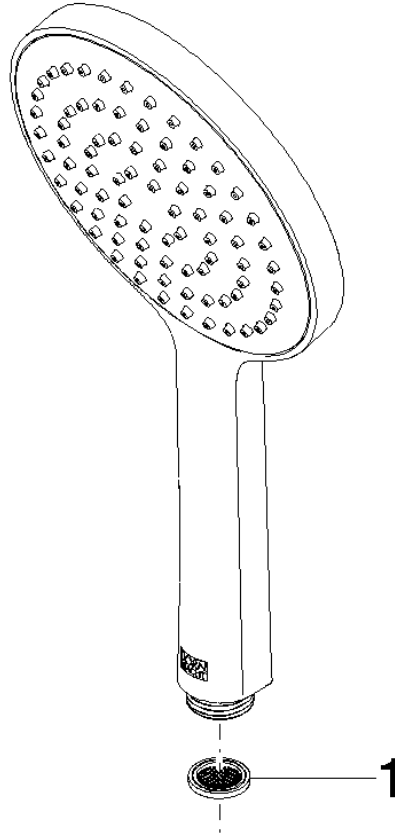

Hand shower - Brushed Platinum

IMO

28 017 979

- COMPACT RAIN, max. flow rate 15 l/min (at 3 bar)
- with anti-scale system
- spray head Ø 130 mm
- 1/2" connection
- WRAS 2009011

Intrinsic protection against back flow.

Fits: IMO, LULU, MADISON, MEM, TARA,
CL.1, LISSÉ, VAIA, META, CYO

	Brushed Platinum	28 017 979-06
	Chrome	28 017 979-00 0010
	Chrome	28 017 979-00
	Brushed Platinum	28 017 979-06 0010
	Platinum	28 017 979-08
	Platinum	28 017 979-08 0010
	Dark Chrome	28 017 979-19
	Dark Chrome	28 017 979-19 0010
	Light Gold	28 017 979-26 0010
	Light Gold	28 017 979-26
	Brushed Light Gold	28 017 979-27 0010
	Brushed Light Gold	28 017 979-27
	Brushed Durabress (23kt Gold)	28 017 979-28
	Brushed Durabress (23kt Gold)	28 017 979-28 0010
	Matte Black	28 017 979-33
	Matte Black	28 017 979-33 0010
	Brushed Bronze	28 017 979-42
	Brushed Bronze	28 017 979-42 0010
	Brushed Champagne (22kt Gold)	28 017 979-46 0010
	Brushed Champagne (22kt Gold)	28 017 979-46
	Champagne (22kt Gold)	28 017 979-47
	Champagne (22kt Gold)	28 017 979-47 0010
	Brushed Chrome	28 017 979-93
	Brushed Chrome	28 017 979-93 0010
	Brushed Dark Platinum	28 017 979-99 0010
	Brushed Dark Platinum	28 017 979-99

Hand shower - Brushed Platinum

IMO

28 017 979

28 017 979

mm [inches]

Flow rate chart

Codes & Standards

DIN 4109

Certificates

WRAS_2009

DVGW_DW-
6517DN0

LGA_29

28 017 979

Product version from 4/1/2024

Parts for other
finishes can be found
here: [Chrome](#)

Hand shower - Brushed Platinum