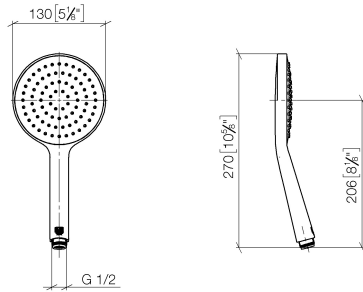

Hand shower FlowReduce - Platinum

IMO

28 017 979

- COMPACT RAIN, max. flow rate 6.8 l/min (at 3 bar)
- with anti-scale system
- spray head Ø 130 mm
- 1/2" connection
- This product can help a building meet the requirements of Green Building Rating Systems, e.g. LEED®, BREEAM®, DGNB

Intrinsic protection against back flow.

Fits: IMO, LULU, MADISON, MEM, TARA, CL.1, LISSÉ, VAIA, META, CYO

	Platinum	28 017 979-08 0010
	Chrome	28 017 979-00 0010
	Chrome	28 017 979-00
	Brushed Platinum	28 017 979-06
	Brushed Platinum	28 017 979-06 0010
	Platinum	28 017 979-08
	Dark Chrome	28 017 979-19
	Dark Chrome	28 017 979-19 0010
	Light Gold	28 017 979-26 0010
	Light Gold	28 017 979-26
	Brushed Light Gold	28 017 979-27 0010
	Brushed Light Gold	28 017 979-27
	Brushed Durabronze (23kt Gold)	28 017 979-28
	Brushed Durabronze (23kt Gold)	28 017 979-28 0010
	Matte Black	28 017 979-33
	Matte Black	28 017 979-33 0010
	Brushed Bronze	28 017 979-42
	Brushed Bronze	28 017 979-42 0010
	Brushed Champagne (22kt Gold)	28 017 979-46 0010
	Brushed Champagne (22kt Gold)	28 017 979-46
	Champagne (22kt Gold)	28 017 979-47
	Champagne (22kt Gold)	28 017 979-47 0010
	Brushed Chrome	28 017 979-93
	Brushed Chrome	28 017 979-93 0010
	Brushed Dark Platinum	28 017 979-99 0010
	Brushed Dark Platinum	28 017 979-99

Hand shower FlowReduce - Platinum

IMO

28 017 979

28 017 979

mm [inches]

Flow rate chart

Codes & Standards

ASME A112.18.1