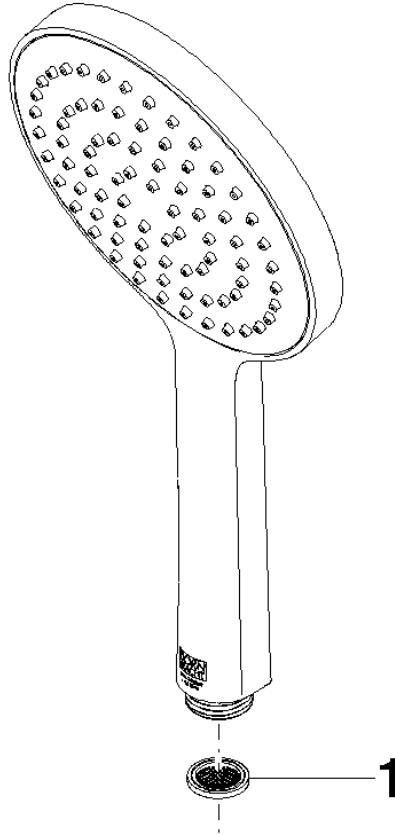

Hand shower FlowReduce - Platinum

IMO

28 017 979

- COMPACT RAIN, max. flow rate 6.8 l/min (at 3 bar)
- with anti-scale system
- spray head Ø 130 mm
- 1/2" connection
- This product can help a building meet the requirements of Green Building Rating Systems, e.g. LEED®, BREEAM®, DGNB

Intrinsic protection against back flow.

Fits: IMO, LULU, MADISON, MEM, TARA, CL.1, LISSÉ, VAIA, META, CYO

	Platinum	28 017 979-08 0010
	Chrome	28 017 979-00 0010
	Chrome	28 017 979-00
	Brushed Platinum	28 017 979-06
	Brushed Platinum	28 017 979-06 0010
	Platinum	28 017 979-08
	Dark Chrome	28 017 979-19
	Dark Chrome	28 017 979-19 0010
	Light Gold	28 017 979-26 0010
	Light Gold	28 017 979-26
	Brushed Light Gold	28 017 979-27 0010
	Brushed Light Gold	28 017 979-27
	Brushed Durabronze (23kt Gold)	28 017 979-28
	Brushed Durabronze (23kt Gold)	28 017 979-28 0010
	Matte Black	28 017 979-33
	Matte Black	28 017 979-33 0010
	Brushed Bronze	28 017 979-42
	Brushed Bronze	28 017 979-42 0010
	Brushed Champagne (22kt Gold)	28 017 979-46 0010
	Brushed Champagne (22kt Gold)	28 017 979-46
	Champagne (22kt Gold)	28 017 979-47
	Champagne (22kt Gold)	28 017 979-47 0010
	Brushed Chrome	28 017 979-93
	Brushed Chrome	28 017 979-93 0010
	Brushed Dark Platinum	28 017 979-99 0010
	Brushed Dark Platinum	28 017 979-99

Hand shower FlowReduce - Platinum

IMO

28 017 979

28 017 979

mm [inches]

Flow rate chart

Codes & Standards

ASME A112.18.1

Certificates

IAPMO_4976

DVGW_DW-
6517DN0

LGA_29

28 017 979

Product version from 10/1/2023

Parts for other
finishes can be found
here: [Chrome](#)

Hand shower FlowReduce - Platinum