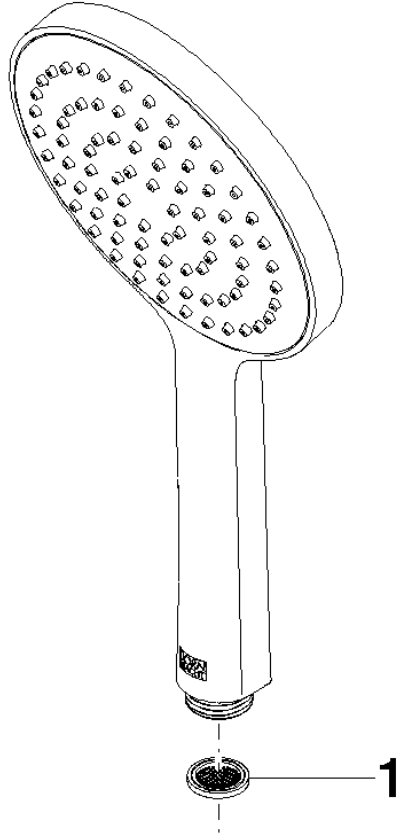

Hand shower - Dark Chrome

IMO

28 017 979

- COMPACT RAIN, max. flow rate 15 l/min (at 3 bar)
- with anti-scale system
- spray head Ø 130 mm
- 1/2" connection
- WRAS 2009011

Intrinsic protection against back flow.

Fits: IMO, LULU, MADISON, MEM, TARA,
CL.1, LISSÉ, VAIA, META, CYO

	Dark Chrome	28 017 979-19
	Chrome	28 017 979-00 0010
	Chrome	28 017 979-00
	Brushed Platinum	28 017 979-06
	Brushed Platinum	28 017 979-06 0010
	Platinum	28 017 979-08
	Platinum	28 017 979-08 0010
	Dark Chrome	28 017 979-19 0010
	Light Gold	28 017 979-26 0010
	Light Gold	28 017 979-26
	Brushed Light Gold	28 017 979-27 0010
	Brushed Light Gold	28 017 979-27
	Brushed Durabross (23kt Gold)	28 017 979-28
	Brushed Durabross (23kt Gold)	28 017 979-28 0010
	Matte Black	28 017 979-33
	Matte Black	28 017 979-33 0010
	Brushed Bronze	28 017 979-42
	Brushed Bronze	28 017 979-42 0010
	Brushed Champagne (22kt Gold)	28 017 979-46 0010
	Brushed Champagne (22kt Gold)	28 017 979-46
	Champagne (22kt Gold)	28 017 979-47
	Champagne (22kt Gold)	28 017 979-47 0010
	Brushed Chrome	28 017 979-93
	Brushed Chrome	28 017 979-93 0010
	Brushed Dark Platinum	28 017 979-99 0010
	Brushed Dark Platinum	28 017 979-99

Hand shower - Dark Chrome

IMO

28 017 979

28 017 979

mm [inches]

Flow rate chart

Codes & Standards

DIN 4109

LGA_29

28 017 979

Parts for other
finishes can be found
here: [Chrome](#)

Hand shower - Dark Chrome

IMO

28 017 979

Spare parts list