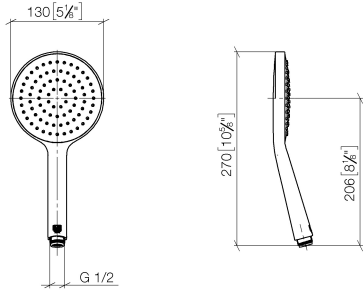

**Hand shower FlowReduce - Dark Chrome**

IMO

28 017 979

- COMPACT RAIN, max. flow rate 6.8 l/min (at 3 bar)
- with anti-scale system
- spray head Ø 130 mm
- 1/2" connection
- This product can help a building meet the requirements of Green Building Rating Systems, e.g. LEED®, BREEAM®, DGNB

Intrinsic protection against back flow.

Fits: IMO, LULU, MADISON, MEM, TARA, CL.1, LISSÉ, VAIA, META, CYO

	Dark Chrome	28 017 979-19 0010
	Chrome	28 017 979-00 0010
	Chrome	28 017 979-00
	Brushed Platinum	28 017 979-06
	Brushed Platinum	28 017 979-06 0010
	Platinum	28 017 979-08
	Platinum	28 017 979-08 0010
	Dark Chrome	28 017 979-19
	Light Gold	28 017 979-26 0010
	Light Gold	28 017 979-26
	Brushed Light Gold	28 017 979-27 0010
	Brushed Light Gold	28 017 979-27
	Brushed Durabronze (23kt Gold)	28 017 979-28
	Brushed Durabronze (23kt Gold)	28 017 979-28 0010
	Matte Black	28 017 979-33
	Matte Black	28 017 979-33 0010
	Brushed Bronze	28 017 979-42
	Brushed Bronze	28 017 979-42 0010
	Brushed Champagne (22kt Gold)	28 017 979-46 0010
	Brushed Champagne (22kt Gold)	28 017 979-46
	Champagne (22kt Gold)	28 017 979-47
	Champagne (22kt Gold)	28 017 979-47 0010
	Brushed Chrome	28 017 979-93
	Brushed Chrome	28 017 979-93 0010
	Brushed Dark Platinum	28 017 979-99 0010
	Brushed Dark Platinum	28 017 979-99

## Hand shower FlowReduce - Dark Chrome

---

IMO

28 017 979

28 017 979

mm [inches]

**Flow rate chart**

**Codes & Standards**