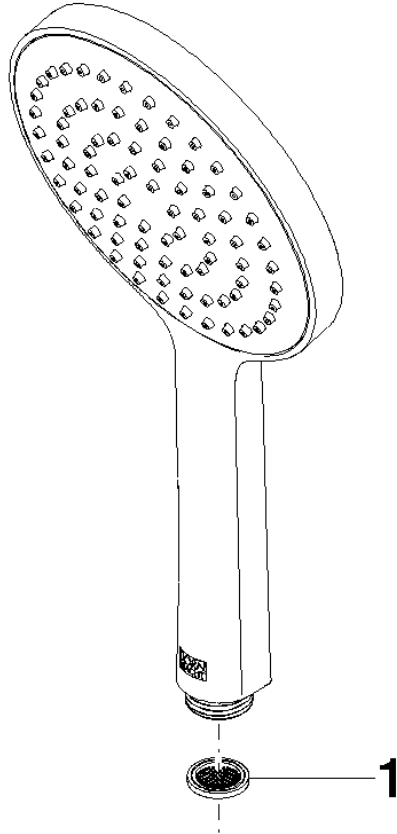

**Hand shower - Light Gold**

IMO

28 017 979

- COMPACT RAIN, max. flow rate 15 l/min (at 3 bar)
- with anti-scale system
- spray head Ø 130 mm
- 1/2" connection
- WRAS 2009011

Intrinsic protection against back flow.

## Hand shower - Light Gold

---

IMO

28 017 979

28 017 979

mm [inches]

**Flow rate chart**

**Codes & Standards**

### Certificates

---

LGA\_29

28 017 979

**Product version from 4/1/2024**

Parts for other  
finishes can be found  
here: [Chrome](#)

# Hand shower - Light Gold

IMO

28 017 979