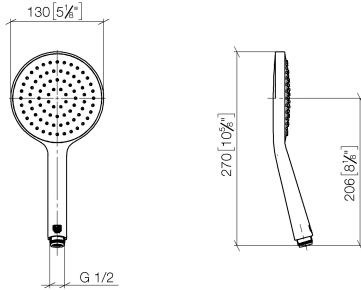

Hand shower FlowReduce - Light Gold

IMO

28 017 979

- COMPACT RAIN, max. flow rate 6.8 l/min (at 3 bar)
- with anti-scale system
- spray head Ø 130 mm
- 1/2" connection
- This product can help a building meet the requirements of Green Building Rating Systems, e.g. LEED®, BREEAM®, DGNB

Intrinsic protection against back flow.

Fits: IMO, LULU, MADISON, MEM, TARA, CL.1, LISSÉ, VAIA, META, CYO

	Light Gold	28 017 979-26 0010
	Chrome	28 017 979-00 0010
	Chrome	28 017 979-00
	Brushed Platinum	28 017 979-06
	Brushed Platinum	28 017 979-06 0010
	Platinum	28 017 979-08
	Platinum	28 017 979-08 0010
	Dark Chrome	28 017 979-19
	Dark Chrome	28 017 979-19 0010
	Light Gold	28 017 979-26
	Brushed Light Gold	28 017 979-27 0010
	Brushed Light Gold	28 017 979-27
	Brushed Durabronze (23kt Gold)	28 017 979-28
	Brushed Durabronze (23kt Gold)	28 017 979-28 0010
	Matte Black	28 017 979-33
	Matte Black	28 017 979-33 0010
	Brushed Bronze	28 017 979-42
	Brushed Bronze	28 017 979-42 0010
	Brushed Champagne (22kt Gold)	28 017 979-46 0010
	Brushed Champagne (22kt Gold)	28 017 979-46
	Champagne (22kt Gold)	28 017 979-47
	Champagne (22kt Gold)	28 017 979-47 0010
	Brushed Chrome	28 017 979-93
	Brushed Chrome	28 017 979-93 0010
	Brushed Dark Platinum	28 017 979-99 0010
	Brushed Dark Platinum	28 017 979-99

Hand shower FlowReduce - Light Gold

IMO

28 017 979

28 017 979

mm [inches]

Flow rate chart

Codes & Standards

DIN 4109