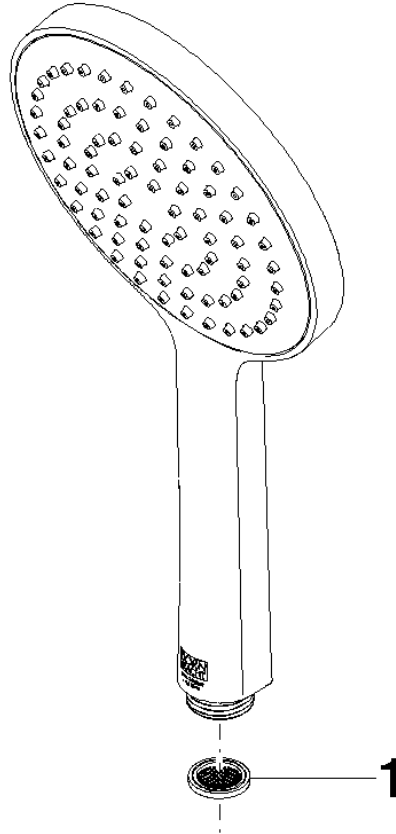

**Hand shower FlowReduce - Brushed Durabronz (23kt Gold)**

IMO

28 017 979

- COMPACT RAIN, max. flow rate 6.8 l/min (at 3 bar)
- with anti-scale system
- spray head Ø 130 mm
- 1/2" connection
- This product can help a building meet the requirements of Green Building Rating Systems, e.g. LEED®, BREEAM®, DGNB

## Hand shower FlowReduce - Brushed Durabronz (23kt Gold)

---

IMO

28 017 979

28 017 979

mm [inches]

Flow rate chart

Codes & Standards

## Hand shower FlowReduce - Brushed Durabronz (23kt Gold)

---

IMO

28 017 979

### Certificates

---

DVGW\_DW-  
6517DN0

LGA\_29

28 017 979

**Product version from 10/1/2023**

Parts for other  
finishes can be found  
here: [Chrome](#)

Hand shower FlowReduce - Brushed Durabrass (23kt Gold)