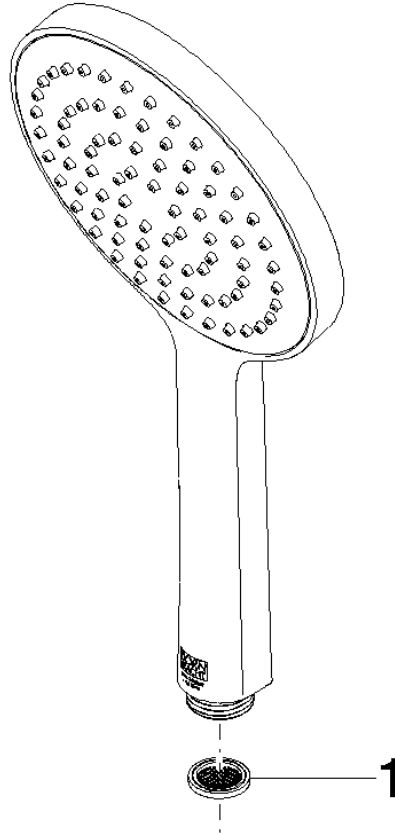

**Hand shower FlowReduce - Matte Black**

28 017 979

- COMPACT RAIN, max. flow rate 6.8 l/min (at 3 bar)
- with anti-scale system
- spray head Ø 130 mm
- 1/2" connection
- This product can help a building meet the requirements of Green Building Rating Systems, e.g. LEED®, BREEAM®, DGNB

## Hand shower FlowReduce - Matte Black

---

IMO

28 017 979

28 017 979

mm [inches]

**Flow rate chart**

**Codes & Standards**

## Hand shower FlowReduce - Matte Black

---

IMO

28 017 979

# Hand shower FlowReduce - Matte Black

IMO

28 017 979