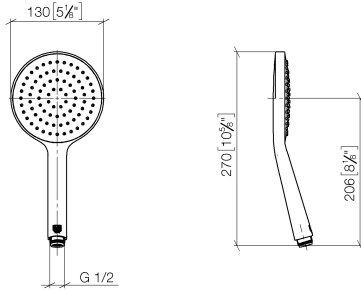

**Hand shower FlowReduce - Matte Black**

28 017 979

- COMPACT RAIN, max. flow rate 6.8 l/min (at 3 bar)
- with anti-scale system
- spray head Ø 130 mm
- 1/2" connection
- This product can help a building meet the requirements of Green Building Rating Systems, e.g. LEED®, BREEAM®, DGNB

Intrinsic protection against back flow.

Fits: IMO, LULU, MADISON, MEM, TARA, CL.1, LISSÉ, VAIA, META, CYO

	Matte Black	28 017 979-33 0010
	Chrome	28 017 979-00 0010
	Chrome	28 017 979-00
	Brushed Platinum	28 017 979-06
	Brushed Platinum	28 017 979-06 0010
	Platinum	28 017 979-08
	Platinum	28 017 979-08 0010
	Dark Chrome	28 017 979-19
	Dark Chrome	28 017 979-19 0010
	Light Gold	28 017 979-26 0010
	Light Gold	28 017 979-26
	Brushed Light Gold	28 017 979-27 0010
	Brushed Light Gold	28 017 979-27
	Brushed Durabronze (23kt Gold)	28 017 979-28
	Brushed Durabronze (23kt Gold)	28 017 979-28 0010
	Matte Black	28 017 979-33
	Brushed Bronze	28 017 979-42
	Brushed Bronze	28 017 979-42 0010
	Brushed Champagne (22kt Gold)	28 017 979-46 0010
	Brushed Champagne (22kt Gold)	28 017 979-46
	Champagne (22kt Gold)	28 017 979-47
	Champagne (22kt Gold)	28 017 979-47 0010
	Brushed Chrome	28 017 979-93
	Brushed Chrome	28 017 979-93 0010
	Brushed Dark Platinum	28 017 979-99 0010
	Brushed Dark Platinum	28 017 979-99

## Hand shower FlowReduce - Matte Black

---

IMO

28 017 979

28 017 979

mm [inches]

**Flow rate chart**

**Codes & Standards**