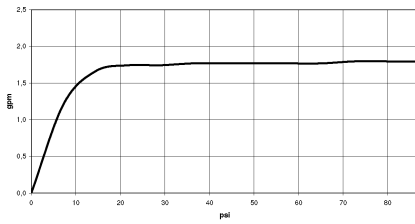

## Hand shower FlowReduce - Matte Black

---

IMO

28 017 979

28 017 979

mm [inches]

**Flow rate chart**

**Codes & Standards**