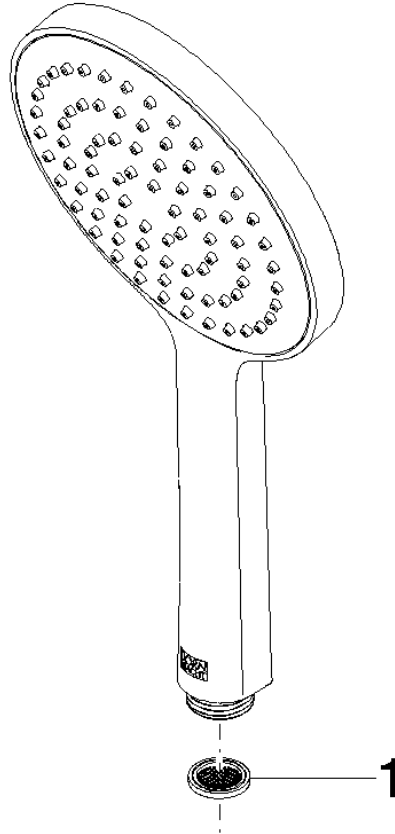

Hand shower - Brushed Champagne (22kt Gold)

IMO

28 017 979

- COMPACT RAIN, max. flow rate 15 l/min (at 3 bar)
- with anti-scale system
- spray head Ø 130 mm
- 1/2" connection
- WRAS 2009011

Intrinsic protection against back flow.

Fits: IMO, LULU, MADISON, MEM, TARA, CL.1, LISSÉ, VAIA, META, CYO

	Brushed Champagne (22kt Gold)	28 017 979-46
	Chrome	28 017 979-00 0010
	Chrome	28 017 979-00
	Brushed Platinum	28 017 979-06
	Brushed Platinum	28 017 979-06 0010
	Platinum	28 017 979-08
	Platinum	28 017 979-08 0010
	Dark Chrome	28 017 979-19
	Dark Chrome	28 017 979-19 0010
	Light Gold	28 017 979-26 0010
	Light Gold	28 017 979-26
	Brushed Light Gold	28 017 979-27 0010
	Brushed Light Gold	28 017 979-27
	Brushed Durabronze (23kt Gold)	28 017 979-28
	Brushed Durabronze (23kt Gold)	28 017 979-28 0010
	Matte Black	28 017 979-33
	Matte Black	28 017 979-33 0010
	Brushed Bronze	28 017 979-42
	Brushed Bronze	28 017 979-42 0010
	Brushed Champagne (22kt Gold)	28 017 979-46 0010
	Champagne (22kt Gold)	28 017 979-47
	Champagne (22kt Gold)	28 017 979-47 0010
	Brushed Chrome	28 017 979-93
	Brushed Chrome	28 017 979-93 0010
	Brushed Dark Platinum	28 017 979-99 0010
	Brushed Dark Platinum	28 017 979-99

Hand shower - Brushed Champagne (22kt Gold)

IMO

28 017 979

28 017 979

mm [inches]

Flow rate chart

Codes & Standards

DIN 4109

LGA_29

28 017 979

Product version from 4/1/2024

Parts for other
finishes can be found
here: [Chrome](#)

Hand shower - Brushed Champagne (22kt Gold)

IMO

28 017 979

Spare parts list