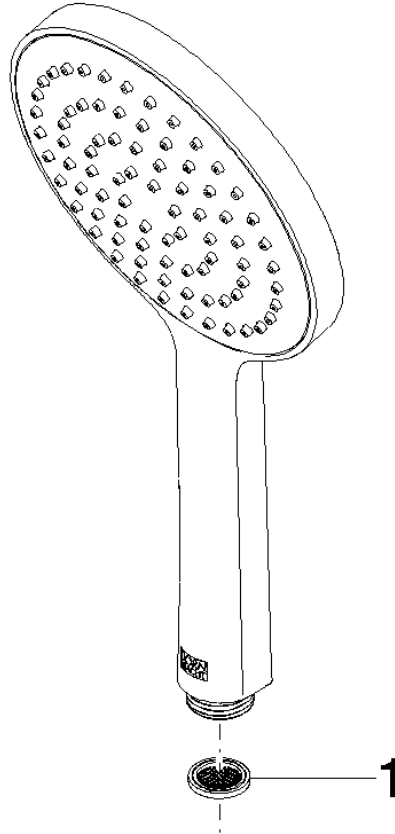

Hand shower - Champagne (22kt Gold)

IMO

28 017 979

- COMPACT RAIN, max. flow rate 15 l/min (at 3 bar)
- with anti-scale system
- spray head Ø 130 mm
- 1/2" connection
- WRAS 2009011

Intrinsic protection against back flow.

Fits: IMO, LULU, MADISON, MEM, TARA,
CL.1, LISSÉ, VAIA, META, CYO

	Champagne (22kt Gold)	28 017 979-47
	Chrome	28 017 979-00 0010
	Chrome	28 017 979-00
	Brushed Platinum	28 017 979-06
	Brushed Platinum	28 017 979-06 0010
	Platinum	28 017 979-08
	Platinum	28 017 979-08 0010
	Dark Chrome	28 017 979-19
	Dark Chrome	28 017 979-19 0010
	Light Gold	28 017 979-26 0010
	Light Gold	28 017 979-26
	Brushed Light Gold	28 017 979-27 0010
	Brushed Light Gold	28 017 979-27
	Brushed Durabronze (23kt Gold)	28 017 979-28
	Brushed Durabronze (23kt Gold)	28 017 979-28 0010
	Matte Black	28 017 979-33
	Matte Black	28 017 979-33 0010
	Brushed Bronze	28 017 979-42
	Brushed Bronze	28 017 979-42 0010
	Brushed Champagne (22kt Gold)	28 017 979-46 0010
	Brushed Champagne (22kt Gold)	28 017 979-46
	Champagne (22kt Gold)	28 017 979-47 0010
	Brushed Chrome	28 017 979-93
	Brushed Chrome	28 017 979-93 0010
	Brushed Dark Platinum	28 017 979-99 0010
	Brushed Dark Platinum	28 017 979-99

Hand shower - Champagne (22kt Gold)

IMO

28 017 979

28 017 979

mm [inches]

Flow rate chart

Codes & Standards

DIN 4109

LGA_29

28 017 979

Product version from 4/1/2024

Parts for other
finishes can be found
here: [Chrome](#)

Hand shower - Champagne (22kt Gold)

IMO

28 017 979

Spare parts list