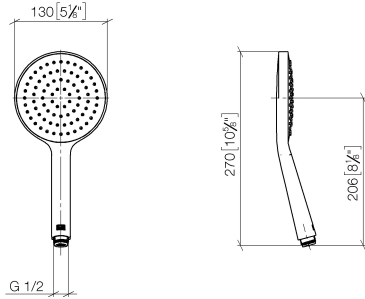

Hand shower - Champagne (22kt Gold)

IMO

28 017 979

- COMPACT RAIN, max. flow rate 15 l/min (at 3 bar)
- with anti-scale system
- spray head Ø 130 mm
- 1/2" connection
- WRAS 2009011

Intrinsic protection against back flow.

Fits: IMO, LULU, MADISON, MEM, TARA,
CL.1, LISSÉ, VAIA, META, CYO

	Champagne (22kt Gold)	28 017 979-47
	Chrome	28 017 979-00 0010
	Chrome	28 017 979-00
	Brushed Platinum	28 017 979-06
	Brushed Platinum	28 017 979-06 0010
	Platinum	28 017 979-08
	Platinum	28 017 979-08 0010
	Dark Chrome	28 017 979-19
	Dark Chrome	28 017 979-19 0010
	Light Gold	28 017 979-26 0010
	Light Gold	28 017 979-26
	Brushed Light Gold	28 017 979-27 0010
	Brushed Light Gold	28 017 979-27
	Brushed Durabronze (23kt Gold)	28 017 979-28
	Brushed Durabronze (23kt Gold)	28 017 979-28 0010
	Matte Black	28 017 979-33
	Matte Black	28 017 979-33 0010
	Brushed Bronze	28 017 979-42
	Brushed Bronze	28 017 979-42 0010
	Brushed Champagne (22kt Gold)	28 017 979-46 0010
	Brushed Champagne (22kt Gold)	28 017 979-46
	Champagne (22kt Gold)	28 017 979-47 0010
	Brushed Chrome	28 017 979-93
	Brushed Chrome	28 017 979-93 0010
	Brushed Dark Platinum	28 017 979-99 0010
	Brushed Dark Platinum	28 017 979-99

Hand shower - Champagne (22kt Gold)

IMO

28 017 979

28 017 979

mm [inches]

Flow rate chart

Codes & Standards

DIN 4109