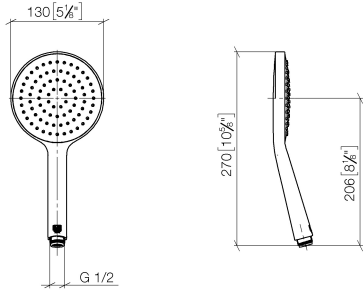

Hand shower FlowReduce - Champagne (22kt Gold)

IMO

28 017 979

- COMPACT RAIN, max. flow rate 6.8 l/min (at 3 bar)
- with anti-scale system
- spray head Ø 130 mm
- 1/2" connection
- This product can help a building meet the requirements of Green Building Rating Systems, e.g. LEED®, BREEAM®, DGNB

Intrinsic protection against back flow.

Fits: IMO, LULU, MADISON, MEM, TARA, CL.1, LISSÉ, VAIA, META, CYO

	Champagne (22kt Gold)	28 017 979-47 0010
	Chrome	28 017 979-00 0010
	Chrome	28 017 979-00
	Brushed Platinum	28 017 979-06
	Brushed Platinum	28 017 979-06 0010
	Platinum	28 017 979-08
	Platinum	28 017 979-08 0010
	Dark Chrome	28 017 979-19
	Dark Chrome	28 017 979-19 0010
	Light Gold	28 017 979-26 0010
	Light Gold	28 017 979-26
	Brushed Light Gold	28 017 979-27 0010
	Brushed Light Gold	28 017 979-27
	Brushed Durabronze (23kt Gold)	28 017 979-28
	Brushed Durabronze (23kt Gold)	28 017 979-28 0010
	Matte Black	28 017 979-33
	Matte Black	28 017 979-33 0010
	Brushed Bronze	28 017 979-42
	Brushed Bronze	28 017 979-42 0010
	Brushed Champagne (22kt Gold)	28 017 979-46 0010
	Brushed Champagne (22kt Gold)	28 017 979-46
	Champagne (22kt Gold)	28 017 979-47
	Brushed Chrome	28 017 979-93
	Brushed Chrome	28 017 979-93 0010
	Brushed Dark Platinum	28 017 979-99 0010
	Brushed Dark Platinum	28 017 979-99

Hand shower FlowReduce - Champagne (22kt Gold)

IMO

28 017 979

28 017 979

mm [inches]

Flow rate chart

Codes & Standards

DIN 4109