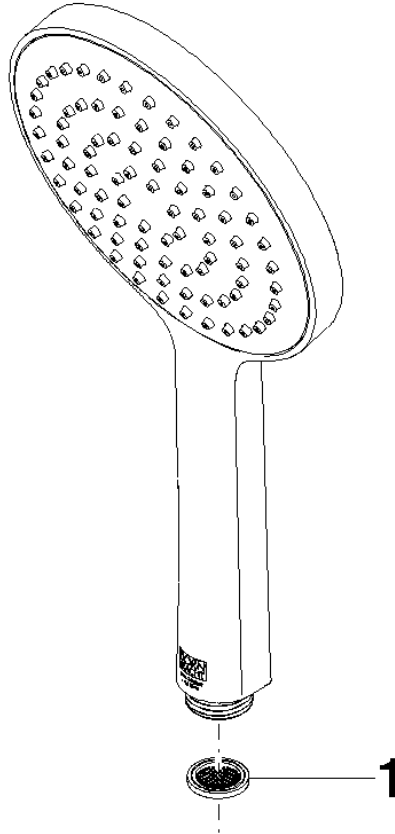

Hand shower FlowReduce - Champagne (22kt Gold)

IMO

28 017 979

- COMPACT RAIN, max. flow rate 6.8 l/min (at 3 bar)
- with anti-scale system
- spray head Ø 130 mm
- 1/2" connection
- This product can help a building meet the requirements of Green Building Rating Systems, e.g. LEED®, BREEAM®, DGNB

Intrinsic protection against back flow.

Fits: IMO, LULU, MADISON, MEM, TARA, CL.1, LISSÉ, VAIA, META, CYO

	Champagne (22kt Gold)	28 017 979-47 0010
	Chrome	28 017 979-00 0010
	Chrome	28 017 979-00
	Brushed Platinum	28 017 979-06
	Brushed Platinum	28 017 979-06 0010
	Platinum	28 017 979-08
	Platinum	28 017 979-08 0010
	Dark Chrome	28 017 979-19
	Dark Chrome	28 017 979-19 0010
	Light Gold	28 017 979-26 0010
	Light Gold	28 017 979-26
	Brushed Light Gold	28 017 979-27 0010
	Brushed Light Gold	28 017 979-27
	Brushed Durabronze (23kt Gold)	28 017 979-28
	Brushed Durabronze (23kt Gold)	28 017 979-28 0010
	Matte Black	28 017 979-33
	Matte Black	28 017 979-33 0010
	Brushed Bronze	28 017 979-42
	Brushed Bronze	28 017 979-42 0010
	Brushed Champagne (22kt Gold)	28 017 979-46 0010
	Brushed Champagne (22kt Gold)	28 017 979-46
	Champagne (22kt Gold)	28 017 979-47
	Brushed Chrome	28 017 979-93
	Brushed Chrome	28 017 979-93 0010
	Brushed Dark Platinum	28 017 979-99 0010
	Brushed Dark Platinum	28 017 979-99

Hand shower FlowReduce - Champagne (22kt Gold)

IMO

28 017 979

28 017 979

mm [inches]

Flow rate chart

Codes & Standards

DIN 4109

LGA_29

28 017 979

Product version from 10/1/2023

Parts for other
finishes can be found
here: [Chrome](#)

Hand shower FlowReduce - Champagne (22kt Gold)

IMO

28 017 979

Spare parts list