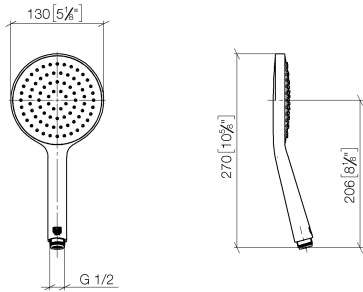

Hand shower FlowReduce - Brushed Chrome

IMO

28 017 979

- COMPACT RAIN, max. flow rate 6.8 l/min (at 3 bar)
- with anti-scale system
- spray head Ø 130 mm
- 1/2" connection
- This product can help a building meet the requirements of Green Building Rating Systems, e.g. LEED®, BREEAM®, DGNB

Intrinsic protection against back flow.

Fits: IMO, LULU, MADISON, MEM, TARA, CL.1, LISSÉ, VAIA, META, CYO

	Brushed Chrome	28 017 979-93 0010
	Chrome	28 017 979-00 0010
	Chrome	28 017 979-00
	Brushed Platinum	28 017 979-06
	Brushed Platinum	28 017 979-06 0010
	Platinum	28 017 979-08
	Platinum	28 017 979-08 0010
	Dark Chrome	28 017 979-19
	Dark Chrome	28 017 979-19 0010
	Light Gold	28 017 979-26 0010
	Light Gold	28 017 979-26
	Brushed Light Gold	28 017 979-27 0010
	Brushed Light Gold	28 017 979-27
	Brushed Durabrass (23kt Gold)	28 017 979-28
	Brushed Durabrass (23kt Gold)	28 017 979-28 0010
	Matte Black	28 017 979-33
	Matte Black	28 017 979-33 0010
	Brushed Bronze	28 017 979-42
	Brushed Bronze	28 017 979-42 0010
	Brushed Champagne (22kt Gold)	28 017 979-46 0010
	Brushed Champagne (22kt Gold)	28 017 979-46
	Champagne (22kt Gold)	28 017 979-47
	Champagne (22kt Gold)	28 017 979-47 0010
	Brushed Chrome	28 017 979-93
	Brushed Dark Platinum	28 017 979-99 0010
	Brushed Dark Platinum	28 017 979-99

Hand shower FlowReduce - Brushed Chrome

IMO

28 017 979

28 017 979

mm [inches]

Flow rate chart

Codes & Standards

ASME A112.18.1