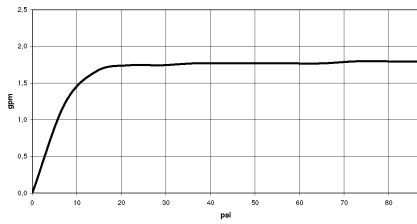

Hand shower FlowReduce - Brushed Dark Platinum

28 017 979

- COMPACT RAIN, max. flow rate 6.8 l/min (at 3 bar)
- with anti-scale system
- spray head Ø 130 mm
- 1/2" connection
- This product can help a building meet the requirements of Green Building Rating Systems, e.g. LEED®, BREEAM®, DGNB

Hand shower FlowReduce - Brushed Dark Platinum

IMO

28 017 979

28 017 979

mm [inches]

Flow rate chart

Codes & Standards

ASME A112.18.1