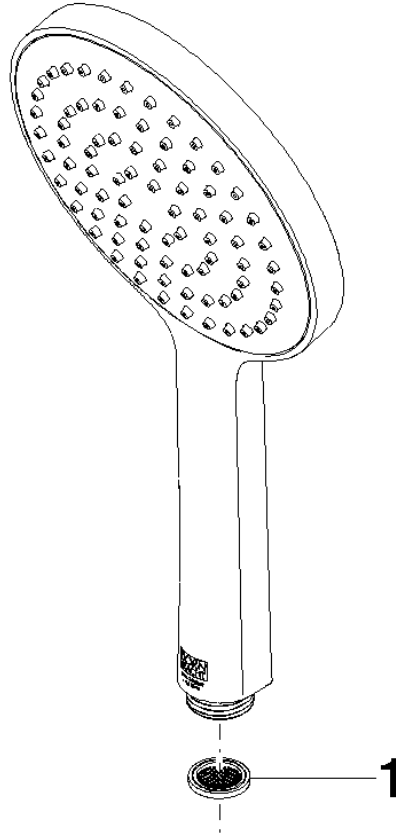

Hand shower FlowReduce - Brushed Dark Platinum

28 017 979

- COMPACT RAIN, max. flow rate 6.8 l/min (at 3 bar)
- with anti-scale system
- spray head Ø 130 mm
- 1/2" connection
- This product can help a building meet the requirements of Green Building Rating Systems, e.g. LEED®, BREEAM®, DGNB

Intrinsic protection against back flow.

Fits: IMO, LULU, MADISON, MEM, TARA, CL.1, LISSÉ, VAIA, META, CYO

	Brushed Dark Platinum	28 017 979-99 0010
	Chrome	28 017 979-00 0010
	Chrome	28 017 979-00
	Brushed Platinum	28 017 979-06
	Brushed Platinum	28 017 979-06 0010
	Platinum	28 017 979-08
	Platinum	28 017 979-08 0010
	Dark Chrome	28 017 979-19
	Dark Chrome	28 017 979-19 0010
	Light Gold	28 017 979-26 0010
	Light Gold	28 017 979-26
	Brushed Light Gold	28 017 979-27 0010
	Brushed Light Gold	28 017 979-27
	Brushed Durabronze (23kt Gold)	28 017 979-28
	Brushed Durabronze (23kt Gold)	28 017 979-28 0010
	Matte Black	28 017 979-33
	Matte Black	28 017 979-33 0010
	Brushed Bronze	28 017 979-42
	Brushed Bronze	28 017 979-42 0010
	Brushed Champagne (22kt Gold)	28 017 979-46 0010
	Brushed Champagne (22kt Gold)	28 017 979-46
	Champagne (22kt Gold)	28 017 979-47
	Champagne (22kt Gold)	28 017 979-47 0010
	Brushed Chrome	28 017 979-93
	Brushed Chrome	28 017 979-93 0010
	Brushed Dark Platinum	28 017 979-99

Hand shower FlowReduce - Brushed Dark Platinum

IMO

28 017 979

28 017 979

mm [inches]

Flow rate chart

Codes & Standards

ASME A112.18.1

Certificates

IAPMO_4976

DVGW_DW-
6517DN0

LGA_29

28 017 979

Product version from 10/1/2023

Parts for other
finishes can be found
here: [Chrome](#)

Hand shower FlowReduce - Brushed Dark Platinum