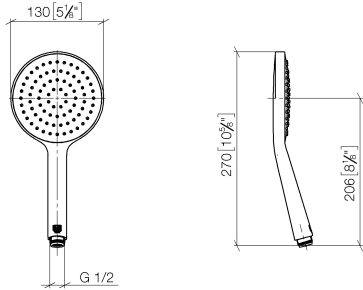

Hand shower FlowReduce - Brushed Dark Platinum

28 017 979

- COMPACT RAIN, max. flow rate 6.8 l/min (at 3 bar)
- with anti-scale system
- spray head Ø 130 mm
- 1/2" connection
- This product can help a building meet the requirements of Green Building Rating Systems, e.g. LEED®, BREEAM®, DGNB

Intrinsic protection against back flow.

Fits: IMO, LULU, MADISON, MEM, TARA, CL.1, LISSÉ, VAIA, META, CYO

	Brushed Dark Platinum	28 017 979-99 0010
	Chrome	28 017 979-00 0010
	Chrome	28 017 979-00
	Brushed Platinum	28 017 979-06
	Brushed Platinum	28 017 979-06 0010
	Platinum	28 017 979-08
	Platinum	28 017 979-08 0010
	Dark Chrome	28 017 979-19
	Dark Chrome	28 017 979-19 0010
	Light Gold	28 017 979-26 0010
	Light Gold	28 017 979-26
	Brushed Light Gold	28 017 979-27 0010
	Brushed Light Gold	28 017 979-27
	Brushed Durabronze (23kt Gold)	28 017 979-28
	Brushed Durabronze (23kt Gold)	28 017 979-28 0010
	Matte Black	28 017 979-33
	Matte Black	28 017 979-33 0010
	Brushed Bronze	28 017 979-42
	Brushed Bronze	28 017 979-42 0010
	Brushed Champagne (22kt Gold)	28 017 979-46 0010
	Brushed Champagne (22kt Gold)	28 017 979-46
	Champagne (22kt Gold)	28 017 979-47
	Champagne (22kt Gold)	28 017 979-47 0010
	Brushed Chrome	28 017 979-93
	Brushed Chrome	28 017 979-93 0010
	Brushed Dark Platinum	28 017 979-99

Hand shower FlowReduce - Brushed Dark Platinum

IMO

28 017 979

28 017 979

mm [inches]

Flow rate chart

Codes & Standards

ASME A112.18.1