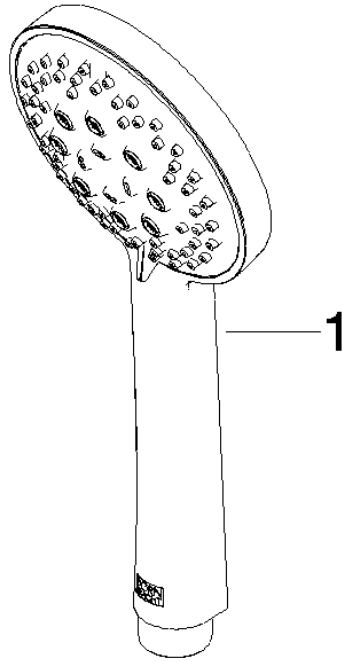

Hand shower - Platinum

IMO

28 018 979

- Three or five settings: COMPACT RAIN, COMPACT SOFT FLOW, COMPACT AQUAPRESSURE FLOW, max. flow rate 15 l/min (at 3 bar)
- with anti-scale system
- spray head Ø 100mm
- 1/2" connection
- WRAS 2210003
- Function from: 7 l/min

Hand shower - Platinum

IMO

28 018 979

28 018 979

mm [inches]

Flow rate chart

Codes & Standards

DIN 4109

Certificates

WRAS_2210

DVGW_DW-
6517DN0

LGA_29

28 018 979

Product version from 4/1/2024

Parts for other
finishes can be found
here: [Chrome](#)

Hand shower - Platinum

IMO

28 018 979

Spare parts list

Product version from 4/1/2024

No.	Item Number	Name	Quantity used	Delivery time
	09 23 01 039 90	sieve	1	2