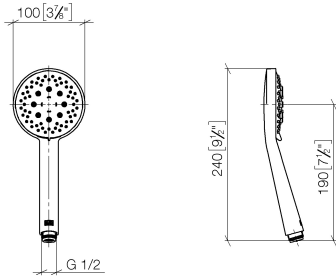

Hand shower - Platinum

IMO

28 018 979

- Three or five settings: COMPACT RAIN, COMPACT SOFT FLOW, COMPACT AQUAPRESSURE FLOW, max. flow rate 15 l/min (at 3 bar)
- with anti-scale system
- spray head Ø 100mm
- 1/2" connection
- WRAS 2210003
- Function from: 7 l/min

Intrinsic protection against back flow.

Fits: IMO, LULU, MADISON, MEM, TARA, CL.1, LISSÉ, VAIA, META, CYO

	Platinum	28 018 979-08
	Chrome	28 018 979-00
	Chrome	28 018 979-00 0010
	Brushed Platinum	28 018 979-06
	Brushed Platinum	28 018 979-06 0010
	Platinum	28 018 979-08 0010
	Dark Chrome	28 018 979-19
	Dark Chrome	28 018 979-19 0010
	Light Gold	28 018 979-26 0010
	Light Gold	28 018 979-26
	Brushed Light Gold	28 018 979-27 0010
	Brushed Light Gold	28 018 979-27
	Brushed Durabross (23kt Gold)	28 018 979-28
	Brushed Durabross (23kt Gold)	28 018 979-28 0010
	Matte Black	28 018 979-33
	Matte Black	28 018 979-33 0010
	Brushed Bronze	28 018 979-42
	Brushed Bronze	28 018 979-42 0010
	Brushed Champagne (22kt Gold)	28 018 979-46
	Brushed Champagne (22kt Gold)	28 018 979-46 0010
	Champagne (22kt Gold)	28 018 979-47
	Champagne (22kt Gold)	28 018 979-47 0010
	Brushed Chrome	28 018 979-93
	Brushed Chrome	28 018 979-93 0010
	Brushed Dark Platinum	28 018 979-99
	Brushed Dark Platinum	28 018 979-99 0010

Hand shower - Platinum

IMO

28 018 979

28 018 979

mm [inches]

Flow rate chart

Codes & Standards

DIN 4109