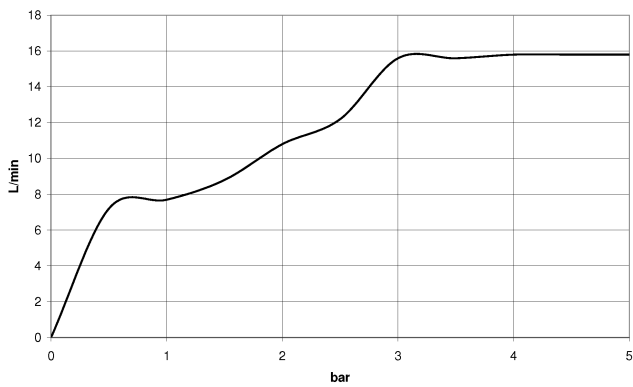

Hand shower - Dark Chrome

28 018 979 Product version from 4/1/2024

- Three or five settings: COMPACT RAIN, COMPACT SOFT FLOW, COMPACT AQUAPRESSURE FLOW, max. flow rate 15 l/min (at 3 bar)
- with anti-scale system
- spray head Ø 100mm
- 1/2" connection
- WRAS
- Function from: 7 l/min

Hand shower - Dark Chrome

28 018 979 Product version from 4/1/2024

28 018 979-99 0010

Hand shower - Dark Chrome

28 018 979 Product version from 4/1/2024

mm [inches]

Flow rate chart

Codes & Standards