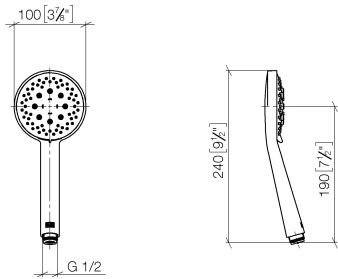

Hand shower - Dark Chrome

28 018 979 Product version from 4/1/2024

- Three or five settings: COMPACT RAIN, COMPACT SOFT FLOW, COMPACT AQUAPRESSURE FLOW, max. flow rate 15 l/min (at 3 bar)
- with anti-scale system
- spray head Ø 100mm
- 1/2" connection
- WRAS
- Function from: 7 l/min

Intrinsic protection against back flow.

	Dark Chrome	28 018 979-19
	Chrome	28 018 979-00
	Chrome	28 018 979-00 0010
	Brushed Platinum	28 018 979-06
	Brushed Platinum	28 018 979-06 0010
	Platinum	28 018 979-08
	Platinum	28 018 979-08 0010
	Dark Chrome	28 018 979-19 0010
	Light Gold	28 018 979-26 0010
	Light Gold	28 018 979-26
	Brushed Light Gold	28 018 979-27 0010
	Brushed Light Gold	28 018 979-27
	Brushed Durabrass (23kt Gold)	28 018 979-28
	Brushed Durabrass (23kt Gold)	28 018 979-28 0010
	Matte Black	28 018 979-33
	Matte Black	28 018 979-33 0010
	Brushed Bronze	28 018 979-42
	Brushed Bronze	28 018 979-42 0010
	Brushed Dark Bronze	28 018 979-43 0010
	Brushed Champagne (22kt Gold)	28 018 979-46
	Brushed Champagne (22kt Gold)	28 018 979-46 0010
	Champagne (22kt Gold)	28 018 979-47
	Champagne (22kt Gold)	28 018 979-47 0010
	Brushed Chrome	28 018 979-93
	Brushed Chrome	28 018 979-93 0010
	Brushed Dark Platinum	28 018 979-99

Hand shower - Dark Chrome

28 018 979 Product version from 4/1/2024

28 018 979-99 0010

Hand shower - Dark Chrome

28 018 979 Product version from 4/1/2024

mm [inches]

Flow rate chart

Codes & Standards

DIN 4109

EN 1112

ISO 3822

Scottish Water
Byelaws

UK Water Supply
Regulations

Ü-Zeichen

Hand shower - Dark Chrome

28 018 979 Product version from 4/1/2024