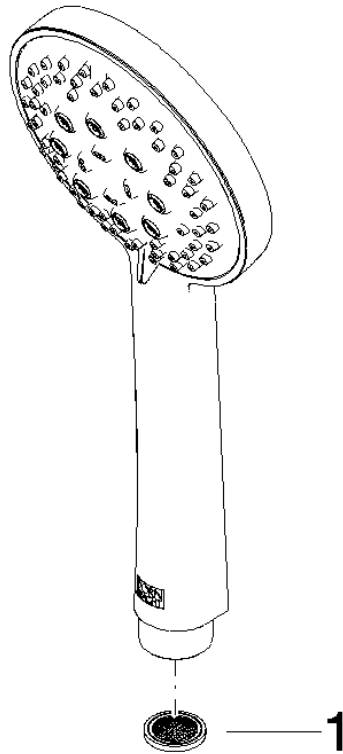

Hand shower - Dark Chrome

28 018 979 Product version from 4/1/2024

- Three or five settings: COMPACT RAIN, COMPACT SOFT FLOW, COMPACT AQUAPRESSURE FLOW, max. flow rate 15 l/min (at 3 bar)
- with anti-scale system
- spray head Ø 100mm
- 1/2" connection
- WRAS
- Function from: 7 l/min

Hand shower - Dark Chrome

28 018 979 Product version from 4/1/2024

28 018 979-99 0010

Hand shower - Dark Chrome

28 018 979 Product version from 4/1/2024

mm [inches]

Flow rate chart

Codes & Standards

DIN 4109

EN 1112

ISO 3822

Scottish Water
Byelaws

UK Water Supply
Regulations

Ü-Zeichen

Hand shower - Dark Chrome

28 018 979 Product version from 4/1/2024

Certificates

LGA_29

DVGW_DW-
6517DN0

WRAS_2210

Hand shower - Dark Chrome

28 018 979 Product version from 4/1/2024

Parts for other
finishes can be found
here: [Chrome](#)

Spare parts list